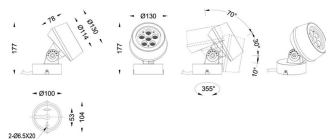

BEAM MODULES

Lavov Spike spot light from the family BEAM with a power of 18 W and a beam angle of 40 degrees with a total lumen output of 1080 lumen and an efficiency of 60lm/W. with a CCT of 3000K. Made in die cast aluminum with a front tempered glass, finished in Grey color. On-Off driver.

Item code	86.OS01.2341.03
Product type	Outdoor
Category	Spike Spot Light
Family	BEAM
Subfamily	BEAM MODULES

Pictograms

Dimensions

Product dimensions (mm) 130(Dia)X78(H) mm

Scheme

Photometry

Product

Real power (W)	18
Real luminous flux (Lm)	1080
Luminous efficiency (Lm/W)	60
Beam angle (°)	40
Life time (h)	50000h L70B10
IP	66
Electrical class insulation	Class I
Colour	Grey
Chip Brand	Osram
Control gear included	Yes
Control gear	ON-OFF
Light source	LED
Type of LED	6x3W Osram
Average life time (h)	50000h L70B10
Colour temperature (K)	3000
Colour consistency (SDCM)	SDCM<3
CRI	80
IK	IK08