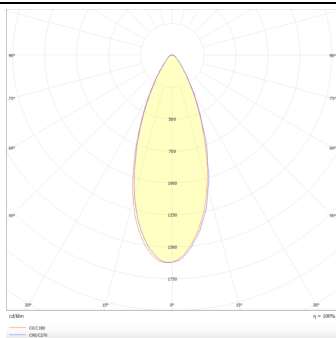

### BEAM MODULES

Lavov Spike spot light from the family BEAM with a power of 18 W and a beam angle of 40 degrees with a total lumen output of 1080 lumen and an efficiency of 60lm/W. with a CCT of 3000K. Made in die cast aluminum with a front tempered glass, finished in Grey color. On-Off driver.

#### Pictograms

### Dimensions

Product dimensions (mm) 130(Dia)X78(H) mm

### Product

Real power (W)	18
Real luminous flux (Lm)	1080
Luminous efficiency (Lm/W)	60
Beam angle (°)	40
Life time (h)	50000h L70B10
IP	66
Electrical class insulation	Class I
Colour	Grey
Chip Brand	Osram
Control gear included	Yes
Control gear	ON-OFF
Light source	LED
Type of LED	6x3W Osram
Average life time (h)	50000h L70B10
Colour temperature (K)	3000
Colour consistency (SDCM)	SDCM<3
CRI	80
IK	IK08