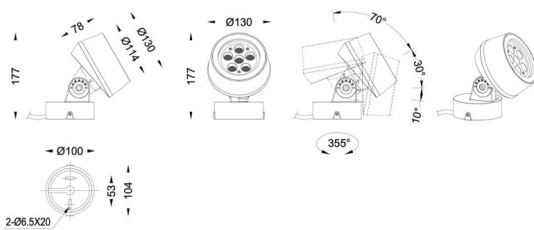

BEAM MODULES

Lavov Spike spot light from the family BEAM with a power of 18 W and a beam angle of 40 degrees with a total lumen output of 1080 lumen and an efficiency of 60lm/W. with a CCT of 3000K. Made in die cast aluminum with a front tempered glass, finished in Grey color. On-Off driver.

Item code	86.OS01.2341.03
Product type	Outdoor
Category	Spike Spot Light
Family	BEAM
Subfamily	BEAM MODULES
Pictograms	

Dimensions

Product dimensions (mm) 130(Dia)X78(H) mm

Scheme

Photometry

Product	
Real power (W)	18
Real luminous flux (Lm)	1080
Luminous efficiency (Lm/W)	60
Beam angle (°)	40
Life time (h)	50000h L70B10
IP	66
Electrical class insulation	Class I
Colour	Grey
Chip Brand	Osram
Control gear included	Yes
Control gear	ON-OFF
Light source	LED
Type of LED	6x3W Osram
Average life time (h)	50000h L70B10
Colour temperature (K)	3000
Colour consistency (SDCM)	SDCM<3
CRI	80
IK	IK08