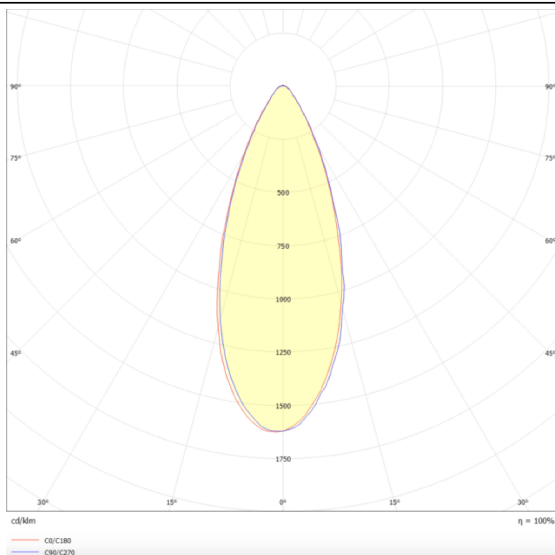

BEAM MODULES

Lavov Spike spot light from the family BEAM with a power of 18 W and a beam angle of 40 degrees with a total lumen output of 1080 lumen and an efficiency of 60lm/W. with a CCT of 3000K. Made in die cast aluminum with a front tempered glass, finished in Grey color. On-Off driver.

Item code	86.OS01.2341.03
Product type	Outdoor
Category	Spike Spot Light
Family	BEAM
Subfamily	BEAM MODULES
Pictograms	

Dimensions

Product dimensions (mm) 130(Dia)X78(H) mm

Scheme

Photometry

Product	
Real power (W)	18
Real luminous flux (Lm)	1080
Luminous efficiency (Lm/W)	60
Beam angle (°)	40
Life time (h)	50000h L70B10
IP	66
Electrical class insulation	Class I
Colour	Grey
Chip Brand	Osram
Control gear included	Yes
Control gear	ON-OFF
Light source	LED
Type of LED	6x3W Osram
Average life time (h)	50000h L70B10
Colour temperature (K)	3000
Colour consistency (SDCM)	SDCM<3
CRI	80
IK	IK08