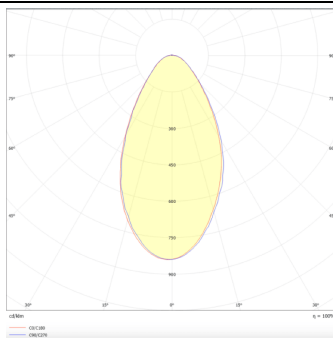

BEAM MODULES

Lavov Spike spot light from the family BEAM with a power of 18 W and a beam angle of 60 degrees with a total lumen output of 1080 lumen and an efficiency of 60lm/W. with a CCT of 3000K. Made in die cast aluminum with a front tempered glass, finished in Black color. On-Off driver.

Item code	86.OS01.2351.02
Product type	Outdoor
Category	Spike Spot Light
Family	BEAM
Subfamily	BEAM MODULES

Pictograms

Dimensions

Product dimensions (mm) 130(Dia)X78(H) mm

Scheme

Photometry

Product

Real power (W)	18
Real luminous flux (Lm)	1080
Luminous efficiency (Lm/W)	60
Beam angle (°)	60
Life time (h)	50000h L70B10
IP	66
Electrical class insulation	Class I
Colour	Black
Chip Brand	Osram
Control gear included	Yes
Control gear	ON-OFF
Light source	LED
Type of LED	6x3W Osram
Average life time (h)	50000h L70B10
Colour temperature (K)	3000
Colour consistency (SDCM)	SDCM<3
CRI	80
IK	IK08