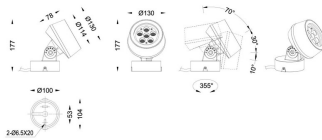

BEAM MODULES

Lavov Spike spot light from the family BEAM with a power of 18 W and a beam angle of 60 degrees with a total lumen output of 1080 lumen and an efficiency of 60lm/W. with a CCT of 3000K. Made in die cast aluminum with a front tempered glass, finished in Black color. On-Off driver.

Item code	86.OS01.2351.02
Product type	Outdoor
Category	Spike Spot Light
Family	BEAM
Subfamily	BEAM MODULES

Pictograms

Dimensions

Product dimensions (mm) 130(Dia)X78(H) mm

Scheme

Photometry

Product

Real power (W)	18
Real luminous flux (Lm)	1080
Luminous efficiency (Lm/W)	60
Beam angle (°)	60
Life time (h)	50000h L70B10
IP	66
Electrical class insulation	Class I
Colour	Black
Chip Brand	Osram
Control gear included	Yes
Control gear	ON-OFF
Light source	LED
Type of LED	6x3W Osram
Average life time (h)	50000h L70B10
Colour temperature (K)	3000
Colour consistency (SDCM)	SDCM<3
CRI	80
IK	IK08