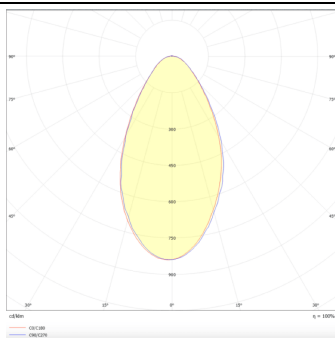

BEAM MODULES

Lavov Spike spot light from the family BEAM with a power of 18 W and a beam angle of 60 degrees with a total lumen output of 1080 lumen and an efficiency of 60lm/W. with a CCT of 3000K. Made in die cast aluminum with a front tempered glass, finished in Grey color. On-Off driver.

Item code	86.OS01.2351.03
Product type	Outdoor
Category	Spike Spot Light
Family	BEAM
Subfamily	BEAM MODULES

Pictograms

Dimensions

Product dimensions (mm) 130(Dia)X78(H) mm

Scheme

Photometry

Product

Real power (W)	18
Real luminous flux (Lm)	1080
Luminous efficiency (Lm/W)	60
Beam angle (°)	60
Life time (h)	50000h L70B10
IP	66
Electrical class insulation	Class I
Colour	Grey
Chip Brand	Osram
Control gear included	Yes
Control gear	ON-OFF
Light source	LED
Type of LED	6x3W Osram
Average life time (h)	50000h L70B10
Colour temperature (K)	3000
Colour consistency (SDCM)	SDCM<3
CRI	80
IK	IK08