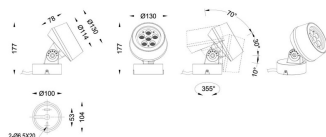

BEAM MODULES

Lavov Spike spot light from the family BEAM with a power of 18 W and a beam angle of 60 degrees with a total lumen output of 1080 lumen and an efficiency of 60lm/W. with a CCT of 3000K. Made in die cast aluminum with a front tempered glass, finished in Grey color. On-Off driver.

Item code	86.OS01.2351.03
Product type	Outdoor
Category	Spike Spot Light
Family	BEAM
Subfamily	BEAM MODULES

Pictograms

Dimensions

Product dimensions (mm) 130(Dia)X78(H) mm

Scheme

Photometry

Product

Real power (W)	18
Real luminous flux (Lm)	1080
Luminous efficiency (Lm/W)	60
Beam angle (°)	60
Life time (h)	50000h L70B10
IP	66
Electrical class insulation	Class I
Colour	Grey
Chip Brand	Osram
Control gear included	Yes
Control gear	ON-OFF
Light source	LED
Type of LED	6x3W Osram
Average life time (h)	50000h L70B10
Colour temperature (K)	3000
Colour consistency (SDCM)	SDCM<3
CRI	80
IK	IK08