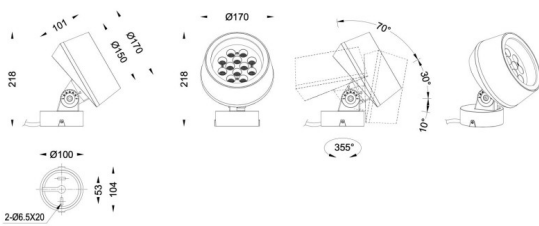

BEAM MODULES

Lavov Spike spot light from the family BEAM with a power of 36 W and a beam angle of 15 degrees with a total lumen output of 2450 lumen and an efficiency of 68,06lm/W. with a CCT of 3000K. Made in die cast aluminum with a front tempered glass, finished in Grey color. On-Off driver.

Item code	86.OS01.3321.03
Product type	Outdoor
Category	Spike Spot Light
Family	BEAM
Subfamily	BEAM MODULES
Pictograms	

Product

Real power (W)	36
Real luminous flux (Lm)	2450
Luminous efficiency (Lm/W)	68
Beam angle (°)	15
Life time (h)	50000h L70B10
IP	66
Electrical class insulation	Class I
Colour	Grey
Chip Brand	Osram
Control gear included	Yes
Control gear	ON-OFF
Light source	LED
Type of LED	12x3W Osram
Average life time (h)	50000h L70B10
Colour temperature (K)	3000
Colour consistency (SDCM)	SDCM3
CRI	80
IK	IK05

Dimensions

Product dimensions (mm) **170(Dia)X101(H)mm**

Scheme

Photometry