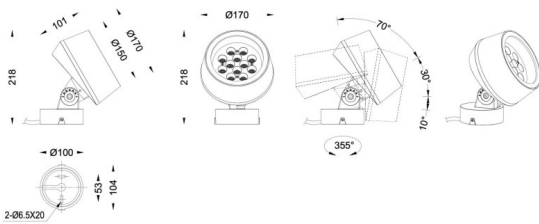

BEAM MODULES

Lavov Spike spot light from the family BEAM with a power of 36 W and a beam angle of 25 degrees with a total lumen output of 2450 lumen and an efficiency of 68,06lm/W. with a CCT of 3000K. Made in die cast aluminum with a front tempered glass, finished in Grey color. On-Off driver.

Item code	86.OS01.3331.03
Product type	Outdoor
Category	Spike Spot Light
Family	BEAM
Subfamily	BEAM MODULES
Pictograms	

Product	
Real power (W)	36
Real luminous flux (Lm)	2450
Luminous efficiency (Lm/W)	68
Beam angle (°)	25
Life time (h)	50000h L70B10
IP	66
Electrical class insulation	Class I
Colour	Grey
Chip Brand	Osram
Control gear included	Yes
Control gear	ON-OFF
Light source	LED
Type of LED	12x3W Osram
Average life time (h)	50000h L70B10
Colour temperature (K)	3000
Colour consistency (SDCM)	SDCM3
CRI	80
IK	IK08

Dimensions

Product dimensions (mm) **170(Dia)X101(H)mm**

Scheme

Photometry