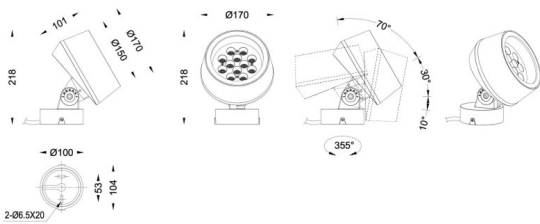

BEAM MODULES

Lavov Spike spot light from the family BEAM with a power of 36 W and a beam angle of 40 degrees with a total lumen output of 2450 lumen and an efficiency of 68,06lm/W. with a CCT of 3000K. Made in die cast aluminum with a front tempered glass, finished in Black color.On-Off driver.

Item code	86.OS01.3341.02
Product type	Outdoor
Category	Spike Spot Light
Family	BEAM
Subfamily	BEAM MODULES
Pictograms	

Product	
Real power (W)	36
Real luminous flux (Lm)	2450
Luminous efficiency (Lm/W)	68
Beam angle (°)	40
Life time (h)	50000h L70B10
IP	66
Electrical class insulation	Class I
Colour	Black
Chip Brand	Osram
Control gear included	Yes
Control gear	ON-OFF
Light source	LED
Type of LED	12x3W Osram
Average life time (h)	50000h L70B10
Colour temperature (K)	3000
Colour consistency (SDCM)	SDCM3
CRI	80
IK	IK05

Dimensions

Product dimensions (mm) **170(Dia)X101(H)mm**

Scheme

Photometry