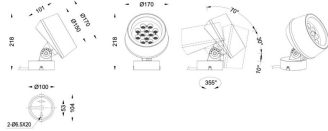

BEAM MODULES

Lavov Spike spot light from the family BEAM with a power of 36 W and a beam angle of 40 degrees with a total lumen output of 2450 lumen and an efficiency of 68,06lm/W. with a CCT of 3000K. Made in die cast aluminum with a front tempered glass, finished in Grey color. On-Off driver.

Item code	86.OS01.3341.03

Product type	Outdoor

Category	Spike Spot Light

Family	BEAM

Subfamily	BEAM MODULES

Pictograms	

Dimensions

Product dimensions (mm)	170(Dia)X101(H)mm

Scheme

Photometry

Product

Real power (W)	36

Real luminous flux (Lm)	2450

Luminous efficiency (Lm/W)	68.05555555555555

Beam angle (°)	40

Life time (h)	50000h L70B10

IP	66

Electrical class insulation	Class I

Colour	Grey

Chip Brand	Osram

Control gear included	Yes

Control gear	ON-OFF

Light source	LED

Type of LED	12x3W Osram

Average life time (h)	50000h L70B10

Colour temperature (K)	3000

Colour consistency (SDCM)	SDCM<3

CRI	80

IK	IK08