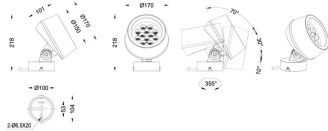

BEAM MODULES

Lavov Spike spot light from the family BEAM with a power of 36 W and a beam angle of 40 degrees with a total lumen output of 2450 lumen and an efficiency of 68,06lm/W. with a CCT of 3000K. Made in die cast aluminum with a front tempered glass, finished in Grey color. On-Off driver.

Item code 86.OS01.3341.03

Product type Outdoor

Category Spike Spot Light

Family BEAM

Subfamily BEAM MODULES

Pictograms

Dimensions

Product dimensions (mm) 170(Dia)X101(H)mm

Scheme

Photometry

Product

Real power (W) 36

Real luminous flux (Lm) 2450

Luminous efficiency (Lm/W) 68.05555555555555

Beam angle (°) 40

Life time (h) 50000h L70B10