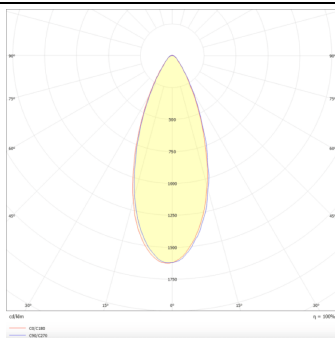

BEAM MODULES

Lavov Spike spot light from the family BEAM with a power of 36 W and a beam angle of 40 degrees with a total lumen output of 2450 lumen and an efficiency of 68,06lm/W. with a CCT of 3000K. Made in die cast aluminum with a front tempered glass, finished in Grey color. On-Off driver.

Item code 86.OS01.3341.03

Product type Outdoor

Category Spike Spot Light

Family BEAM

Subfamily BEAM MODULES

Pictograms

Dimensions

Product dimensions (mm) 170(Dia)X101(H)mm

Scheme

Photometry

Product

Real power (W) 36

Real luminous flux (Lm) 2450

Luminous efficiency (Lm/W) 68.05555555555555

Beam angle (°) 40

Life time (h) 50000h L70B10