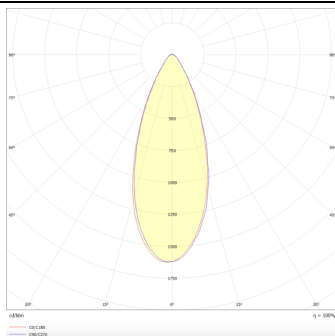

Scheme

Photometry

Product

Real power (W)	36

Real luminous flux (Lm)	2450

Luminous efficiency (Lm/W)	68.05555555555555

Beam angle (°)	40

Life time (h)	50000h L70B10

IP	66

Electrical class insulation	Class I

Colour	Grey

Chip Brand	Osram

Control gear included	Yes

Control gear	ON-OFF

Light source	LED

Type of LED	12x3W Osram

Average life time (h)	50000h L70B10

Colour temperature (K)	3000

Colour consistency (SDCM)	SDCM<3

CRI	80

IK	IK08