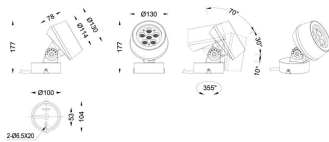

Scheme

Product

Real power (W)	21

Real luminous flux (Lm)	520

Luminous efficiency (Lm/W)	24.7619047619048

Beam angle (°)	18

Life time (h)	50000h L70B10

IP	66

Electrical class insulation	Class I

Colour	Black

Chip Brand	Osram

Control gear included	No

Light source	LED

Type of LED	21W (6x3,5W) OSRAM RGBW 4 in 1

Average life time (h)	50000h L70B10

Colour temperature (K)	RGBW 4 in 1

Colour consistency (SDCM)	SDCM<3

CRI	80

IK	IK08