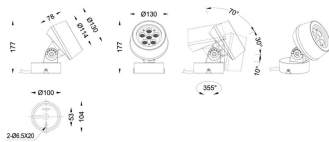

Scheme

Product

Real power (W)	21

Real luminous flux (Lm)	520

Luminous efficiency (Lm/W)	24.7619047619048

Beam angle (°)	24

Life time (h)	50000h L70B10

IP	66

Electrical class insulation	Class I

Colour	Grey

Chip Brand	Osram

Control gear included	No

Light source	LED

Type of LED	21W (6x3,5W) OSRAM RGBW 4 in 1

Average life time (h)	50000h L70B10

Colour temperature (K)	RGBW 4 in 1

Colour consistency (SDCM)	SDCM<3

CRI	80

IK	IK08