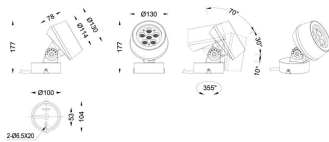

Scheme

Product

Real power (W)	21

Real luminous flux (Lm)	520

Luminous efficiency (Lm/W)	24.7619047619048

Beam angle (°)	38

Life time (h)	50000h L70B10

IP	66

Electrical class insulation	Class I

Colour	Black

Chip Brand	Osram

Control gear included	No

Light source	LED

Type of LED	21W (6x3,5W) OSRAM RGBW 4 in 1

Average life time (h)	50000h L70B10

Colour temperature (K)	RGBW 4 in 1

Colour consistency (SDCM)	SDCM<3

CRI	80

IK	IK08