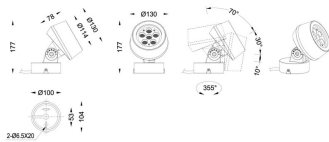

Scheme

Product

Real power (W)	21

Real luminous flux (Lm)	520

Luminous efficiency (Lm/W)	24.7619047619048

Beam angle (°)	60

Life time (h)	50000h L70B10

IP	66

Electrical class insulation	Class I

Colour	Black

Chip Brand	Osram

Control gear included	No

Light source	LED

Type of LED	21W (6x3,5W) OSRAM RGBW 4 in 1

Average life time (h)	50000h L70B10

Colour temperature (K)	RGBW 4 in 1

Colour consistency (SDCM)	SDCM<3

CRI	80

IK	IK08