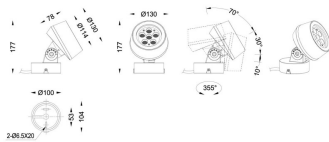

BEAM MODULES

Lavov Spike spot light from the family BEAM with a power of 21 W and a beam angle of 60 degrees with a total lumen output of 520 lumen and an efficiency of 20lm/W. with a CCT of RGBW 4 in 1. Made in die cast aluminum with a front tempered glass, finished in Grey color. Not included driver.

| | |
|------------------|---------------------|
| Subfamily | BEAM MODULES |
|------------------|---------------------|

| | |
|-------------------|---|
| Pictograms |      |
| |     |
| |     |

Dimensions

| | |
|--------------------------------|--------------------------|
| Product dimensions (mm) | 130(Dia)X78(H) mm |
|--------------------------------|--------------------------|

Scheme

Product

| | |
|-----------------------|-----------|
| Real power (W) | 21 |
|-----------------------|-----------|