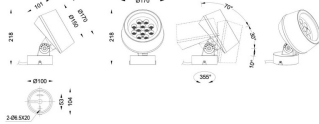

BEAM MODULES

Lavov Spike spot light from the family BEAM with a power of 42 W and a beam angle of 18 degrees with a total lumen output of 840 lumen and an efficiency of 20lm/W. with a CCT of RGBW 4 in 1. Made in die cast aluminum with a front tempered glass, finished in Grey color. Not included driver.

Item code	86.OS02.2021.03

Product type	Outdoor

Category	Spike Spot Light

Family	BEAM

Subfamily	BEAM MODULES

Pictograms	

Dimensions

Product dimensions (mm)	170(Dia)X101(H)mm

Scheme

Photometry

Product

Real power (W)	42

Real luminous flux (Lm)	840

Luminous efficiency (Lm/W)	20

Beam angle (°)	18

Life time (h)	50000h L70B10

IP	66

Electrical class insulation	Class I

Colour	Grey

Chip Brand	Osram

Control gear included	No

Light source	LED

Type of LED	12x3,5W OSRAM RGBW 4 in One

Average life time (h)	50000h L70B10

Colour temperature (K)	RGBW 4 in 1

Colour consistency (SDCM)	SDCM<3

CRI	80

IK	IK08