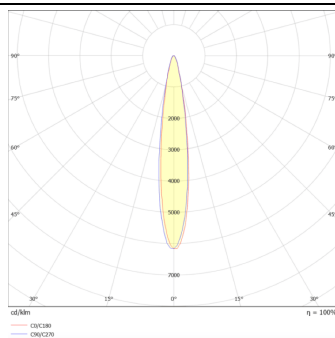

Scheme

Photometry

Product

Real power (W)	42

Real luminous flux (Lm)	840

Luminous efficiency (Lm/W)	20

Beam angle (°)	18

Life time (h)	50000h L70B10

IP	66

Electrical class insulation	Class I

Colour	Grey

Chip Brand	Osram

Control gear included	No

Light source	LED

Type of LED	12x3,5W OSRAM RGBW 4 in One

Average life time (h)	50000h L70B10

Colour temperature (K)	RGBW 4 in 1

Colour consistency (SDCM)	SDCM<3

CRI	80

IK	IK08