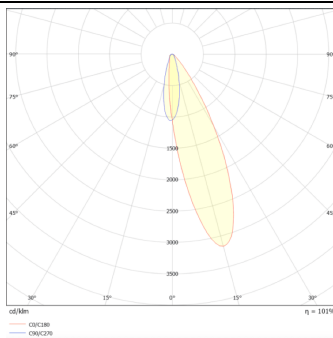

Scheme

Photometry

Product

Real power (W)	42

Real luminous flux (Lm)	840

Luminous efficiency (Lm/W)	20

Beam angle (°)	24

Life time (h)	50000h L70B10

IP	66

Electrical class insulation	Class I

Colour	Black

Chip Brand	Osram

Control gear included	No

Light source	LED

Type of LED	12x3,5W OSRAM RGBW 4 in One

Average life time (h)	50000h L70B10

Colour temperature (K)	RGBW 4 in 1

Colour consistency (SDCM)	SDCM<3

CRI	80

IK	IK08