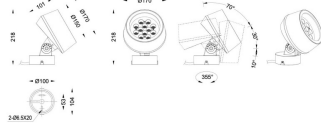

BEAM MODULES

Lavov Spike spot light from the family BEAM with a power of 42 W and a beam angle of 25 degrees with a total lumen output of 840 lumen and an efficiency of 20lm/W. with a CCT of RGBW 4 in 1. Made in die cast aluminum with a front tempered glass, finished in Black color. Not included driver.

Item code	86.OS02.2031.02

Product type	Outdoor

Category	Spike Spot Light

Family	BEAM

Subfamily	BEAM MODULES

Pictograms	

Dimensions

Product dimensions (mm)	170(Dia)X101(H)mm

Scheme

Photometry

Product

Real power (W)	42

Real luminous flux (Lm)	840

Luminous efficiency (Lm/W)	20

Beam angle (°)	24

Life time (h)	50000h L70B10

IP	66

Electrical class insulation	Class I

Colour	Black

Chip Brand	Osram

Control gear included	No

Light source	LED

Type of LED	12x3,5W OSRAM RGBW 4 in One

Average life time (h)	50000h L70B10

Colour temperature (K)	RGBW 4 in 1

Colour consistency (SDCM)	SDCM<3

CRI	80

IK	IK08