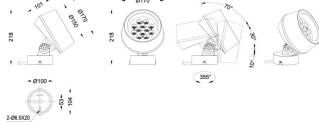

BEAM MODULES

Lavov Spike spot light from the family BEAM with a power of 42 W and a beam angle of 40 degrees with a total lumen output of 840 lumen and an efficiency of 20lm/W. with a CCT of RGBW 4 in 1. Made in die cast aluminum with a front tempered glass, finished in Grey color. Not included driver.

Item code	86.OS02.2041.03

Product type	Outdoor

Category	Spike Spot Light

Family	BEAM

Subfamily	BEAM MODULES

Pictograms	

Dimensions

Product dimensions (mm)	170(Dia)X101(H)mm

Scheme

Photometry

Product

Real power (W)	42

Real luminous flux (Lm)	840

Luminous efficiency (Lm/W)	20

Beam angle (°)	38

Life time (h)	50000h L70B10

IP	66

Electrical class insulation	Class I

Colour	Grey

Chip Brand	Osram

Control gear included	No

Light source	LED

Type of LED	12x3,5W OSRAM RGBW 4 in One

Average life time (h)	50000h L70B10

Colour temperature (K)	RGBW 4 in 1

Colour consistency (SDCM)	SDCM<3

CRI	80

IK	IK08