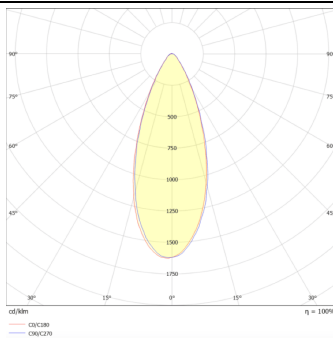

Scheme

Photometry

Product

Real power (W)	42

Real luminous flux (Lm)	840

Luminous efficiency (Lm/W)	20

Beam angle (°)	38

Life time (h)	50000h L70B10

IP	66

Electrical class insulation	Class I

Colour	Grey

Chip Brand	Osram

Control gear included	No

Light source	LED

Type of LED	12x3,5W OSRAM RGBW 4 in One

Average life time (h)	50000h L70B10

Colour temperature (K)	RGBW 4 in 1

Colour consistency (SDCM)	SDCM<3

CRI	80

IK	IK08