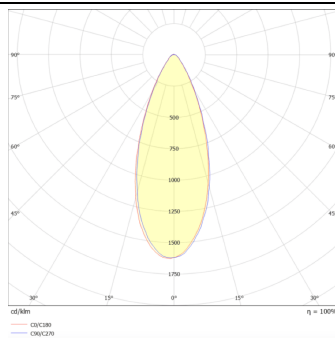

Scheme

Photometry

Product

Real power (W)	42

Real luminous flux (Lm)	840

Luminous efficiency (Lm/W)	20

Beam angle (°)	38

Life time (h)	50000h L70B10

IP	66

Electrical class insulation	Class I

Colour	Grey

Chip Brand	Osram

Control gear included	No

Light source	LED

Type of LED	12x3,5W OSRAM RGBW 4 in One

Average life time (h)	50000h L70B10

Colour temperature (K)	RGBW 4 in 1

Colour consistency (SDCM)	SDCM<3

CRI	80

IK	IK08