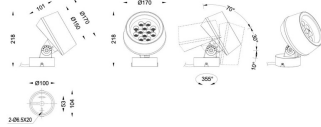

BEAM MODULES

Lavov Spike spot light from the family BEAM with a power of 42 W and a beam angle of 40 degrees with a total lumen output of 840 lumen and an efficiency of 20lm/W. with a CCT of RGBW 4 in 1. Made in die cast aluminum with a front tempered glass, finished in Grey color. Not included driver.

Item code	86.OS02.2041.03

Product type	Outdoor

Category	Spike Spot Light

Family	BEAM

Subfamily	BEAM MODULES

Pictograms	

Dimensions

Product dimensions (mm)	170(Dia)X101(H)mm

Scheme

Photometry

Product

Real power (W)	42

Real luminous flux (Lm)	840

Luminous efficiency (Lm/W)	20

Beam angle (°)	38

Life time (h)	50000h L70B10

IP	66

Electrical class insulation	Class I

Colour	Grey

Chip Brand	Osram

Control gear included	No

Light source	LED

Type of LED	12x3,5W OSRAM RGBW 4 in One

Average life time (h)	50000h L70B10

Colour temperature (K)	RGBW 4 in 1

Colour consistency (SDCM)	SDCM<3

CRI	80

IK	IK08