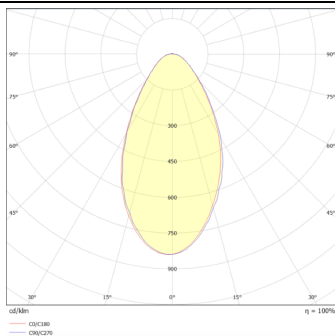

Scheme

Photometry

Product

Real power (W)	42

Real luminous flux (Lm)	840

Luminous efficiency (Lm/W)	20

Beam angle (°)	60

Life time (h)	50000h L70B10

IP	66

Electrical class insulation	Class I

Colour	Black

Chip Brand	Osram

Control gear included	No

Light source	LED

Type of LED	12x3,5W OSRAM RGBW 4 in One

Average life time (h)	50000h L70B10

Colour temperature (K)	RGBW 4 in 1

Colour consistency (SDCM)	SDCM<3

CRI	80

IK	IK08