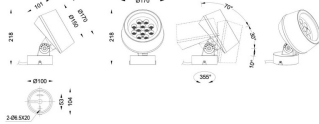

BEAM MODULES

Lavov Spike spot light from the family BEAM with a power of 42 W and a beam angle of 60 degrees with a total lumen output of 840 lumen and an efficiency of 20lm/W. with a CCT of RGBW 4 in 1. Made in die cast aluminum with a front tempered glass, finished in Black color. Not included driver.

Item code	86.OS02.2051.02

Product type	Outdoor

Category	Spike Spot Light

Family	BEAM

Subfamily	BEAM MODULES

Pictograms	

Dimensions

Product dimensions (mm)	170(Dia)X101(H)mm

Scheme

Photometry

Product

Real power (W)	42

Real luminous flux (Lm)	840

Luminous efficiency (Lm/W)	20

Beam angle (°)	60

Life time (h)	50000h L70B10

IP	66

Electrical class insulation	Class I

Colour	Black

Chip Brand	Osram

Control gear included	No

Light source	LED

Type of LED	12x3,5W OSRAM RGBW 4 in One

Average life time (h)	50000h L70B10

Colour temperature (K)	RGBW 4 in 1

Colour consistency (SDCM)	SDCM<3

CRI	80

IK	IK08