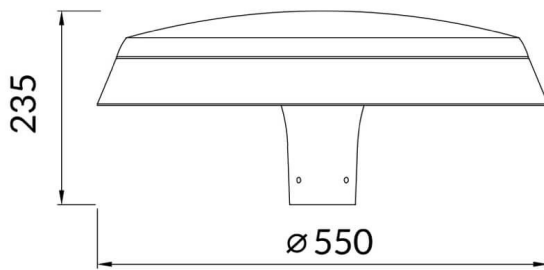

FLAT

Lavov Street light from the family FLAT with a power of 60W and an optics T1/T90 degrees . CCT 4000K. With a total lumen output of 7800lm and a luminous efficiency of 135lm/W.ON-OFF driver. Made in die cast aluminum and finished in Grey color. IP66 and IK IK09 degree of protection.

Scheme

Photometry

Item code	86.OS02.2471.03
Product type	Outdoor
Category	Street lights
Family	FLAT
Pictograms	

Product	
Real power (W)	60
Real luminous flux (Lm)	7800
Luminous efficiency (Lm/W)	135
Beam angle (°)	T1/T90
Life time (h)	50000h L70B10
IP	66
Electrical class insulation	Class I
Colour	Grey
Control gear included	Yes
Control gear	ON-OFF
Light source	LED
Type of LED	PHILIPS 5050 With SPD
Colour temperature (K)	4000
Colour consistency (SDCM)	SDCM5
CRI	≥70
IK	IK09