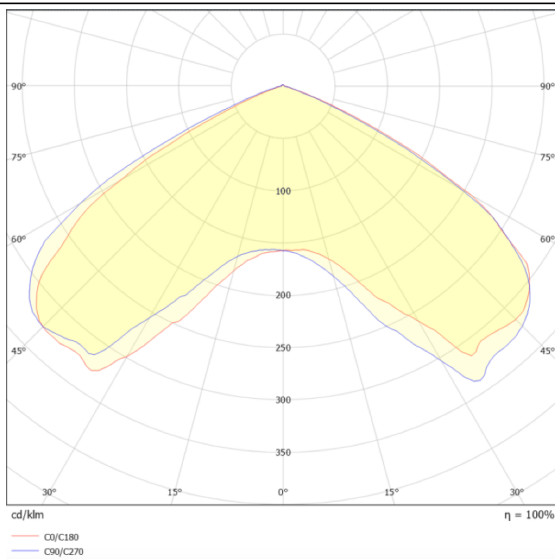

FLAT

Lavov Street light from the family FLAT with a power of 60W and an optics T1/T90 degrees . CCT 4000K. With a total lumen output of 7800lm and a luminous efficiency of 135lm/W.ON-OFF driver. Made in die cast aluminum and finished in Grey color. IP66 and IK IK09 degree of protection.

Scheme

Photometry

Item code	86.OS02.2471.03
Product type	Outdoor
Category	Street lights
Family	FLAT
Pictograms	

Product	
Real power (W)	60
Real luminous flux (Lm)	7800
Luminous efficiency (Lm/W)	135
Beam angle (°)	T1/T90
Life time (h)	50000h L70B10
IP	66
Electrical class insulation	Class I
Colour	Grey
Control gear included	Yes
Control gear	ON-OFF
Light source	LED
Type of LED	PHILIPS 5050 With SPD
Colour temperature (K)	4000
Colour consistency (SDCM)	SDCM5
CRI	≥70
IK	IK09