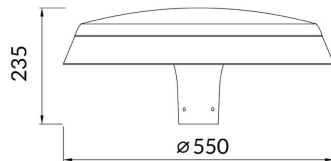

FLAT

Street Light from the family FLAT with a power of 60W and a lighting distribution type T1/T90 with a real lumen output of 7800lm, and an efficiency of 135lm/W, CRI ≥ 70 with a DALI driver, made in Die Cast Aluminium Body, Front Tempered Glass, Anti Aging PC Diffuser and finished in Grey color

Item code	86.OS02.2471.03

Product type	Outdoor

Category	Street lights

Family	FLAT

Pictograms	

Product

Real power (W)	60

Real luminous flux (Lm)	7800

Luminous efficiency (Lm/W)	135

Beam angle (°)	T1/T90

Life time (h)	50000h L70B10

IP	66

Electrical class insulation	Class I

Colour	Grey

Chip Brand	SUNPU

Control gear included	Yes

Control gear	DALI

Light source	LED

Type of LED	PHILIPS 5050 With SPD

Colour temperature (K)	4000K

Colour consistency (SDCM)	SDCM<5

CRI	≥ 70

IK	IK09

Scheme

Photometry