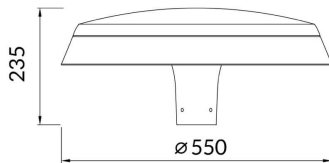

FLAT

Lavov Street light from the family FLAT with a power of 60W and an optics T1/T90 degrees . CCT 4000K. With a total lumen output of 7800lm and a luminous efficiency of 135lm/W.ON-OFF driver. Made in die cast aluminum and finished in Grey color. IP66 and IK IK09 degree of protection.

Item code 86.OS02.2471.03

Product type Outdoor

Category Street lights

Family FLAT

Pictograms

Product

Real power (W) 60

Real luminous flux (Lm) 7800

Luminous efficiency (Lm/W) 135

Beam angle (°) T1/T90

Life time (h) 50000h L70B10

IP 66

Electrical class insulation Class I

Colour Grey

Control gear included Yes

Control gear ON-OFF

Light source LED

Type of LED PHILIPS 5050 With SPD

Colour temperature (K) 4000

Colour consistency (SDCM) SDCM<5

CRI ≥70

IK IK09

Scheme

Photometry