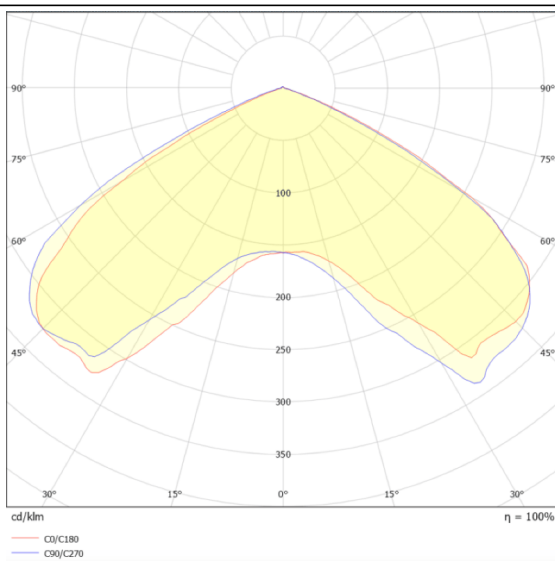

## FLAT

Lavov Street light from the family FLAT with a power of 60W and an optics T1/T90 degrees . CCT 4000K. With a total lumen output of 7800lm and a luminous efficiency of 135lm/W.DALI driver.

Made in die cast aluminum and finished in Grey color. IP66 and IK K09 degree of protection.

### Scheme

### Photometry

Item code	86.OS02.2473.03
Product type	Outdoor
Category	Street lights
Family	FLAT
Pictograms	

Product	
Real power (W)	60
Real luminous flux (Lm)	7800
Luminous efficiency (Lm/W)	135
Beam angle (&ordm;)	T1/T90
Life time (h)	50000h L70B10
IP	66
Electrical class insulation	Class I
Colour	Grey
Control gear included	Yes
Control gear	DALI
Light source	LED
Type of LED	PHILIPS 5050 With SPD
Colour temperature (K)	4000
Colour consistency (SDCM)	SDCM<5
CRI	≥70
IK	IK09