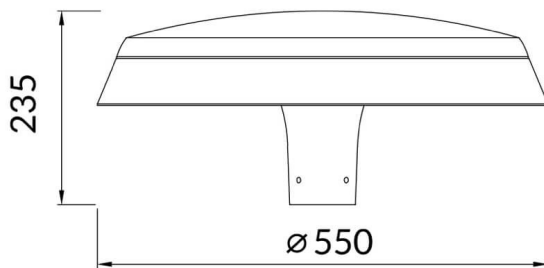

## FLAT

Lavov Street light from the family FLAT with a power of 60W and an optics T1/T90 degrees . CCT 4000K. With a total lumen output of 7800lm and a luminous efficiency of 135lm/W.DALI driver.

Made in die cast aluminum and finished in Grey color. IP66 and IK K09 degree of protection.

### Photometry

Item code	86.OS02.2473.03
Product type	Outdoor
Category	Street lights
Family	FLAT
Pictograms	

Product	
Real power (W)	60
Real luminous flux (Lm)	7800
Luminous efficiency (Lm/W)	135
Beam angle (&ordm;)	T1/T90
Life time (h)	50000h L70B10
IP	66
Electrical class insulation	Class I
Colour	Grey
Control gear included	Yes
Control gear	DALI
Light source	LED
Type of LED	PHILIPS 5050 With SPD
Colour temperature (K)	4000
Colour consistency (SDCM)	SDCM<5
CRI	≥70
IK	IK09