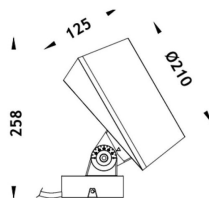

BEAM MODULES

Lavov Spike spot light from the family BEAM with a power of 84 W and a beam angle of 18 degrees with a total lumen output of 2000 lumen and an efficiency of 23,81lm/W. with a CCT of RGBW 4 in 1. Made in die cast aluminum with a front tempered glass, finished in Grey color. Not included driver.

Item code	86.OS02.3021.03

Product type	Outdoor

Category	Spike Spot Light

Family	BEAM

Subfamily	BEAM MODULES

Pictograms	

Dimensions

Product dimensions (mm)	210(Dia)X125(H)mm

Scheme

Product

Real power (W)	84

Real luminous flux (Lm)	2000

Luminous efficiency (Lm/W)	23.8095238095238

Beam angle (°)	18

Life time (h)	50000h L70B10

IP	66

Electrical class insulation	Class I

Colour	Grey

Chip Brand	Osram

Control gear included	No

Light source	LED

Type of LED	24x3,5W OSRAM RGBW 4 in One

Average life time (h)	50000h L70B10

Colour temperature (K)	RGBW 4 in 1

Colour consistency (SDCM)	SDCM<3

CRI	80

IK	IK09

Photometry