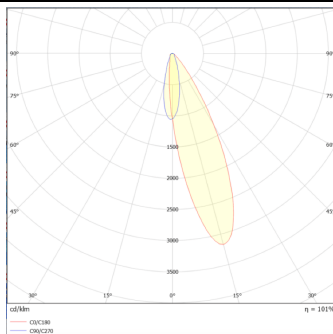

Scheme

Photometry

Product

Real power (W)	84

Real luminous flux (Lm)	2000

Luminous efficiency (Lm/W)	23.8095238095238

Beam angle (°)	24

Life time (h)	50000h L70B10

IP	66

Electrical class insulation	Class I

Colour	Grey

Chip Brand	Osram

Control gear included	No

Light source	LED

Type of LED	24x3,5W OSRAM RGBW 4 in One

Average life time (h)	50000h L70B10

Colour temperature (K)	RGBW 4 in 1

Colour consistency (SDCM)	SDCM<3

CRI	80

IK	IK09