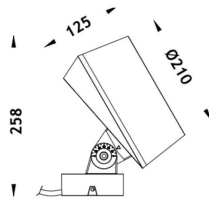

BEAM MODULES

Lavov Spike spot light from the family BEAM with a power of 84 W and a beam angle of 25 degrees with a total lumen output of 2000 lumen and an efficiency of 23,81lm/W. with a CCT of RGBW 4 in 1. Made in die cast aluminum with a front tempered glass, finished in Grey color. Not included driver.

Item code	86.OS02.3031.03

Product type	Outdoor

Category	Spike Spot Light

Family	BEAM

Subfamily	BEAM MODULES

Pictograms	

Dimensions

Product dimensions (mm) 210(Dia)X125(H)mm

Scheme

Photometry

Product

Real power (W)	84

Real luminous flux (Lm)	2000

Luminous efficiency (Lm/W)	23.8095238095238

Beam angle (°)	24

Life time (h)	50000h L70B10

IP	66

Electrical class insulation	Class I

Colour	Grey

Chip Brand	Osram

Control gear included	No

Light source	LED

Type of LED	24x3,5W OSRAM RGBW 4 in One

Average life time (h)	50000h L70B10

Colour temperature (K)	RGBW 4 in 1

Colour consistency (SDCM)	SDCM<3

CRI	80

IK	IK09