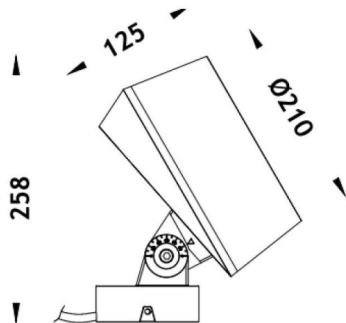

BEAM MODULES

Lavov Spike spot light from the family BEAM with a power of 84 W and a beam angle of 60 degrees with a total lumen output of 2000 lumen and an efficiency of 23,81lm/W. with a CCT of RGBW 4 in 1. Made in die cast aluminum with a front tempered glass, finished in Grey color. Not included driver.

Item code	86.OS02.3051.03
Product type	Outdoor
Category	Spike Spot Light
Family	BEAM
Subfamily	BEAM MODULES
Pictograms	

Product	
Real power (W)	84
Real luminous flux (Lm)	2000
Luminous efficiency (Lm/W)	24
Beam angle (°)	60
Life time (h)	50000h L70B10
IP	66
Electrical class insulation	Class I
Colour	Grey
Chip Brand	Osram
Control gear included	No
Control gear	DRIVER EXCL
Light source	LED
Type of LED	24x3.5W OSRAM RGBW 4 in 1
Average life time (h)	50000h L70B10
Colour temperature (K)	RGBW 4 in 1
Colour consistency (SDCM)	SDCM3
CRI	80

IK

IK05

Dimensions

Product dimensions (mm) 210(Dia)X125(H)mm

Scheme

Photometry