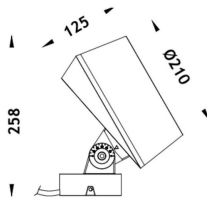

BEAM MODULES

Lavov Spike spot light from the family BEAM with a power of 84 W and a beam angle of 60 degrees with a total lumen output of 2000 lumen and an efficiency of 23,81lm/W. with a CCT of RGBW 4 in 1. Made in die cast aluminum with a front tempered glass, finished in Grey color. Not included driver.

Item code	86.OS02.3051.03

Product type	Outdoor

Category	Spike Spot Light

Family	BEAM

Subfamily	BEAM MODULES

Pictograms	

Dimensions

Product dimensions (mm) 210(Dia)X125(H)mm

Scheme

Photometry

Product

Real power (W)	84

Real luminous flux (Lm)	2000

Luminous efficiency (Lm/W)	23.8095238095238

Beam angle (°)	60

Life time (h)	50000h L70B10

IP	66

Electrical class insulation	Class I

Colour	Grey

Chip Brand	Osram

Control gear included	No

Light source	LED

Type of LED	24x3,5W OSRAM RGBW 4 in One

Average life time (h)	50000h L70B10

Colour temperature (K)	RGBW 4 in 1

Colour consistency (SDCM)	SDCM<3

CRI	80

IK	IK09