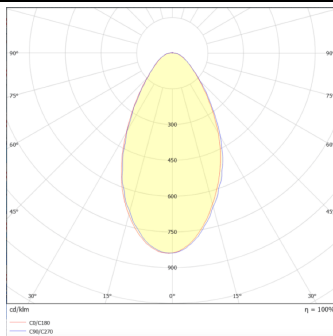

### BEAM MODULES

Lavov Spike spot light from the family BEAM with a power of 84 W and a beam angle of 60 degrees with a total lumen output of 2000 lumen and an efficiency of 23,81lm/W. with a CCT of RGBW 4 in 1. Made in die cast aluminum with a front tempered glass, finished in Grey color. Not included driver.

<b>Family</b>	<b>BEAM</b>
---------------	-------------

<b>Subfamily</b>	<b>BEAM MODULES</b>
------------------	---------------------

<b>Pictograms</b>	    
	   
	   

### Dimensions

**Product dimensions (mm)** 210(Dia)X125(H)mm