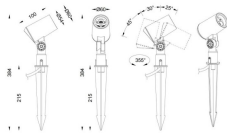

### SPYKE

Lavov Spike spot light from the family Spyke with a power of 6 W and a beam angle of 15 degrees with a total lumen output of 450 lumen and an efficiency of 55lm/W. with a CCT of 3000K. Made in die cast aluminum with a front tempered glass, finished in Black color. On-Off driver.

#### Dimensions

**Product dimensions (mm)** 60(Dia)X100(H)M