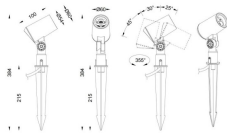

Scheme

Product

Real power (W)	6

Real luminous flux (Lm)	330

Luminous efficiency (Lm/W)	55

Beam angle (°)	15

Life time (h)	50000h L70B10

IP	66

Electrical class insulation	Class II

Colour	Black

Chip Brand	Osram

Control gear included	Yes

Control gear	ON-OFF

Light source	LED

Type of LED	3X2W OSRAM

Average life time (h)	50000h L70B10

Colour temperature (K)	3000

Colour consistency (SDCM)	SDCM<3

CRI	80

IK	IK04