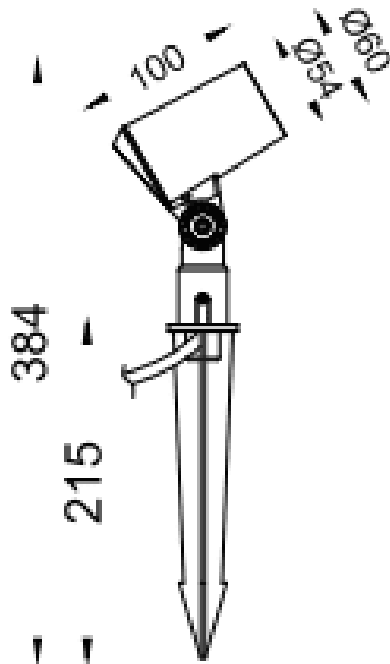

### SPYKE

Lavov Spike spot light from the family Spyke with a power of 6 W and a beam angle of 15 degrees with a total lumen output of 450 lumen and an efficiency of 55lm/W. with a CCT of 3000K. Made in die cast aluminum with a front tempered glass, finished in Black color. On-Off driver.

Item code	86.OS03.1321.02
Product type	Outdoor
Category	Spike Spot Light
Family	SPYKE
Pictograms	

### Dimensions

Product dimensions (mm) 60(Dia)X100(H)M

### Scheme

Product	
Real power (W)	6
Real luminous flux (Lm)	330
Luminous efficiency (Lm/W)	55
Beam angle (&ordm;)	15
Life time (h)	50000h L70B10
IP	66
Electrical class insulation	Class II
Colour	Black
Chip Brand	Osram
Control gear included	Yes
Control gear	ON-OFF
Light source	LED
Type of LED	3X2W OSRAM
Average life time (h)	50000h L70B10
Colour temperature (K)	3000
Colour consistency (SDCM)	SDCM<3
CRI	80
IK	IK04