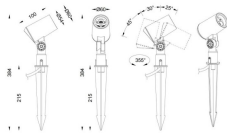

SPYKE

Lavov Spike spot light from the family Spyke with a power of 6 W and a beam angle of 15 degrees with a total lumen output of 450 lumen and an efficiency of 55lm/W. with a CCT of 3000K. Made in die cast aluminum with a front tempered glass, finished in Grey color. On-Off driver.

Item code 86.OS03.1321.03

Product type Outdoor

Category Spike Spot Light

Family SPYKE

Pictograms

Dimensions

Product dimensions (mm) 60(Dia)X100(H)M

Scheme