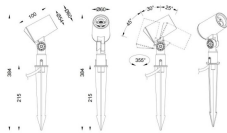

SPYKE

Lavov Spike spot light from the family Spyke with a power of 6 W and a beam angle of 25 degrees with a total lumen output of 450 lumen and an efficiency of 55lm/W. with a CCT of 3000K. Made in die cast aluminum with a front tempered glass, finished in Grey color. On-Off driver.

Item code 86.OS03.1331.03

Product type Outdoor

Category Spike Spot Light

Family SPYKE

Pictograms

Dimensions

Product dimensions (mm) 60(Dia)X100(H)M

Scheme