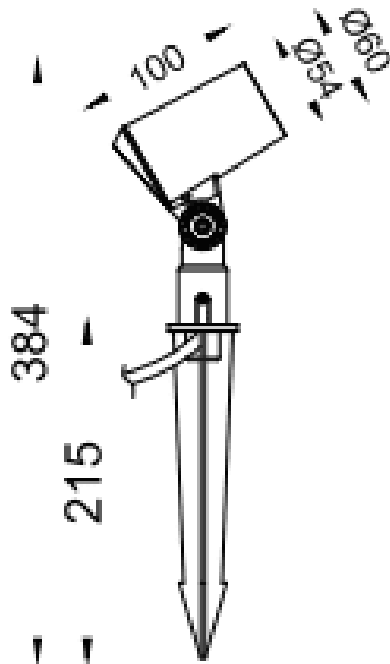

SPYKE

Lavov Spike spot light from the family Spyke with a power of 6 W and a beam angle of 40 degrees with a total lumen output of 450 lumen and an efficiency of 55lm/W. with a CCT of 3000K. Made in die cast aluminum with a front tempered glass, finished in Black color. On-Off driver.

Item code	86.OS03.1341.02
Product type	Outdoor
Category	Spike Spot Light
Family	SPYKE
Pictograms	

Dimensions

Product dimensions (mm) **60(Dia)X100(H)M**

Scheme

Product	
Real power (W)	6
Real luminous flux (Lm)	330
Luminous efficiency (Lm/W)	55
Beam angle (°)	40
Life time (h)	50000h L70B10
IP	66
Electrical class insulation	Class II
Colour	Black
Chip Brand	Osram
Control gear included	Yes
Control gear	ON-OFF
Light source	LED
Type of LED	3X2W OSRAM
Average life time (h)	50000h L70B10
Colour temperature (K)	3000
Colour consistency (SDCM)	SDCM<3
CRI	80
IK	IK04