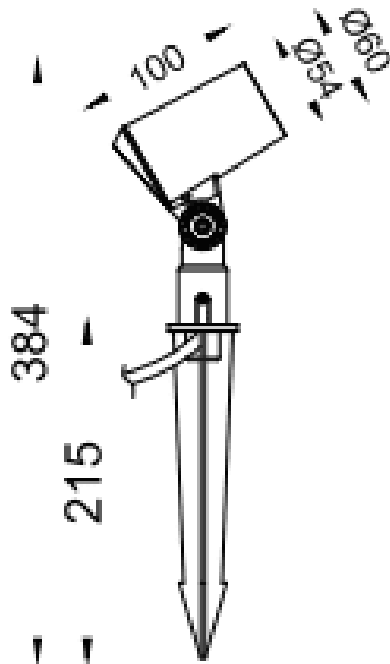

### SPYKE

Lavov Spike spot light from the family Spyke with a power of 6 W and a beam angle of 60 degrees with a total lumen output of 450 lumen and an efficiency of 55lm/W. with a CCT of 3000K. Made in die cast aluminum with a front tempered glass, finished in Black color. On-Off driver.

Item code	86.OS03.1351.02
Product type	Outdoor
Category	Spike Spot Light
Family	SPYKE
Pictograms	

### Dimensions

Product dimensions (mm) 60(Dia)X100(H)M

### Scheme

Product	
Real power (W)	6
Real luminous flux (Lm)	330
Luminous efficiency (Lm/W)	55
Beam angle (°)	60
Life time (h)	50000h L70B10
IP	66
Electrical class insulation	Class II
Colour	Black
Chip Brand	Osram
Control gear included	Yes
Control gear	ON-OFF
Light source	LED
Type of LED	3X2W OSRAM
Average life time (h)	50000h L70B10
Colour temperature (K)	3000
Colour consistency (SDCM)	SDCM<3
CRI	80
IK	IK04