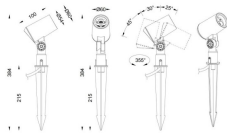

Scheme

Product

Real power (W)	6

Real luminous flux (Lm)	330

Luminous efficiency (Lm/W)	55

Beam angle (°)	60

Life time (h)	50000h L70B10

IP	66

Electrical class insulation	Class II

Colour	Black

Chip Brand	Osram

Control gear included	Yes

Control gear	ON-OFF

Light source	LED

Type of LED	3X2W OSRAM

Average life time (h)	50000h L70B10

Colour temperature (K)	3000

Colour consistency (SDCM)	SDCM<3

CRI	80

IK	IK04