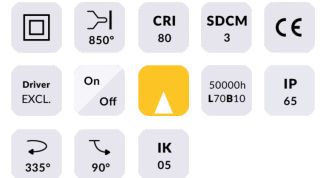

### SPYKE

Lavov Spike spot light from the family Spyke with a power of 6 W and a beam angle of 60 degrees with a total lumen output of 450 lumen and an efficiency of 55lm/W. with a CCT of 3000K. Made in die cast aluminum with a front tempered glass, finished in Black color.On-Off driver.

### Dimensions

**Product dimensions (mm)** 60(Dia)X100(H)M