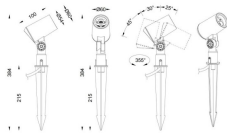

SPYKE

Lavov Spike spot light from the family Spyke with a power of 6 W and a beam angle of 60 degrees with a total lumen output of 450 lumen and an efficiency of 55lm/W. with a CCT of 3000K. Made in die cast aluminum with a front tempered glass, finished in Grey color. On-Off driver.

Item code 86.OS03.1351.03

Product type Outdoor

Category Spike Spot Light

Family SPYKE

Pictograms

Dimensions

Product dimensions (mm) 60(Dia)X100(H)M

Scheme