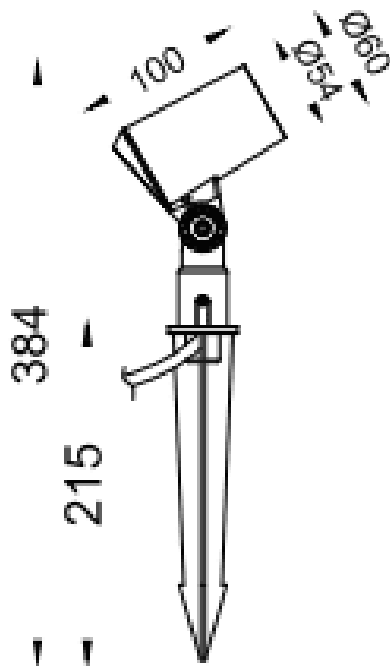

SPYKE

Lavov Spike spot light from the family Spyke with a power of 6 W and a beam angle of 60 degrees with a total lumen output of 450 lumen and an efficiency of 55lm/W. with a CCT of 3000K. Made in die cast aluminum with a front tempered glass, finished in Grey color. On-Off driver.

Item code	86.OS03.1351.03
Product type	Outdoor
Category	Spike Spot Light
Family	SPYKE
Pictograms	

Dimensions

Product dimensions (mm) 60(Dia)X100(H)M

Scheme

Product	
Real power (W)	6
Real luminous flux (Lm)	330
Luminous efficiency (Lm/W)	55
Beam angle (º)	60
Life time (h)	50000h L70B10
IP	66
Electrical class insulation	Class II
Colour	Grey
Chip Brand	Osram
Control gear included	Yes
Control gear	ON-OFF
Light source	LED
Type of LED	3X2W OSRAM
Average life time (h)	50000h L70B10
Colour temperature (K)	3000
Colour consistency (SDCM)	SDCM<3
CRI	80
IK	IK04