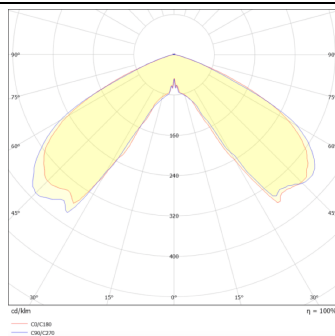

CIRCUS

Lavov Street light from the family CIRCUS with a power of 40W and an optics T1/T90 degrees . CCT 4000K. With a total lumen output of 5200lm and a luminous efficiency of 135lm/W.DALI driver. Made in die cast aluminum and finished in Grey color. IP66 and IK IK09 degree of protection.

Item code	86.OS03.1473.03
Product type	Outdoor
Category	Street lights
Family	CIRCUS

Pictograms

Scheme

Photometry

Product

Real power (W)	40
Real luminous flux (Lm)	5200
Luminous efficiency (Lm/W)	135
Beam angle (°)	T1/T90
Life time (h)	50000h L70B10
IP	66
Electrical class insulation	Class I
Colour	Grey
Control gear included	Yes
Control gear	DALI
Light source	LED
Type of LED	PHILIPS 5050 With SPD
Colour temperature (K)	4000
Colour consistency (SDCM)	SDCM<5
CRI	≥70
IK	IK09