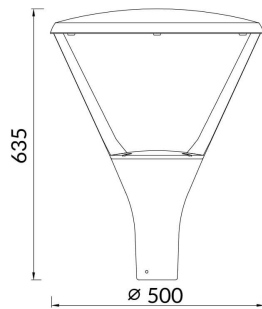

CIRCUS

Lavov Street light from the family CIRCUS with a power of 40W and an optics T1/T90 degrees . CCT 4000K. With a total lumen output of 5200lm and a luminous efficiency of 135lm/W.DALI driver. Made in die cast aluminum and finished in Grey color. IP66 and IK IK09 degree of protection.

Item code	86.OS03.1473.03
Product type	Outdoor
Category	Street lights
Family	CIRCUS

Pictograms

Scheme

Photometry

Product

Real power (W)	40
Real luminous flux (Lm)	5200
Luminous efficiency (Lm/W)	135
Beam angle (°)	T1/T90
Life time (h)	50000h L70B10
IP	66
Electrical class insulation	Class I
Colour	Grey
Control gear included	Yes
Control gear	DALI
Light source	LED
Type of LED	PHILIPS 5050 With SPD
Colour temperature (K)	4000
Colour consistency (SDCM)	SDCM<5
CRI	≥70
IK	IK09