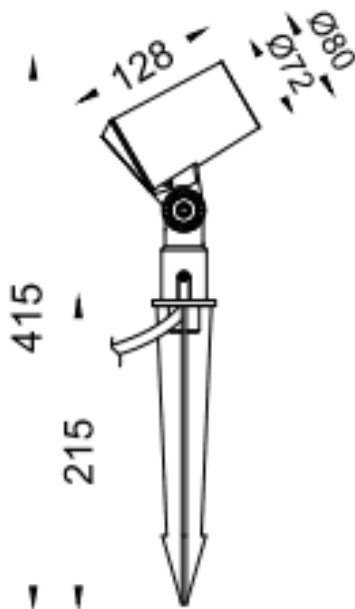

SPYKE

Lavov Spike spot light from the family Spyke with a power of 12 W and a beam angle of 15 degrees with a total lumen output of 780 lumen and an efficiency of 65lm/W. with a CCT of 3000K. Made in die cast aluminum with a front tempered glass, finished in Grey color. On-Off driver.

Item code	86.OS03.2321.03
Product type	Outdoor
Category	Spike Spot Light
Family	SPYKE
Pictograms	

Dimensions

Product dimensions (mm) **72(Dia)X128(H)M**

Scheme

Product	
Real power (W)	12
Real luminous flux (Lm)	780
Luminous efficiency (Lm/W)	65
Beam angle (&ordm;)	15
Life time (h)	50000h L70B10
IP	66
Electrical class insulation	Class II
Colour	Grey
Chip Brand	Osram
Control gear included	Yes
Control gear	ON-OFF
Light source	LED
Type of LED	6X2W OSRAM
Average life time (h)	50000h L70B10
Colour temperature (K)	3000
Colour consistency (SDCM)	SDCM<3
CRI	80
IK	IK04