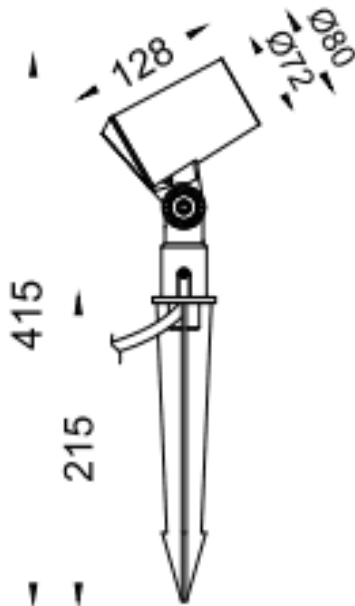

SPYKE

Lavov Spike spot light from the family Spyke with a power of 12 W and a beam angle of 15 degrees with a total lumen output of 780 lumen and an efficiency of 65lm/W. with a CCT of 3000K. Made in die cast aluminum with a front tempered glass, finished in Grey color. On-Off driver.

Item code	86.OS03.2321.03
Product type	Outdoor
Category	Spike Spot Light
Family	SPYKE
Pictograms	

Dimensions

Product dimensions (mm) 72(Dia)X128(H)M

Scheme

Product	
Real power (W)	12
Real luminous flux (Lm)	780
Luminous efficiency (Lm/W)	65
Beam angle (°)	15
Life time (h)	50000h L70B10
IP	66
Electrical class insulation	Class II
Colour	Grey
Chip Brand	Osram
Control gear included	Yes
Control gear	ON-OFF
Light source	LED
Type of LED	6X2W OSRAM
Average life time (h)	50000h L70B10
Colour temperature (K)	3000
Colour consistency (SDCM)	SDCM3
CRI	80
IK	IK04