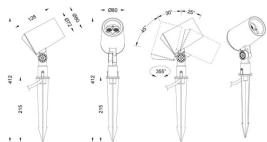

Scheme

Product

Real power (W)	12

Real luminous flux (Lm)	780

Luminous efficiency (Lm/W)	65

Beam angle (°)	25

Life time (h)	50000h L70B10

IP	66

Electrical class insulation	Class II

Colour	Grey

Chip Brand	Osram

Control gear included	Yes

Control gear	ON-OFF

Light source	LED

Type of LED	6X2W OSRAM

Average life time (h)	50000h L70B10

Colour temperature (K)	3000

Colour consistency (SDCM)	SDCM<3

CRI	80

IK	IK04