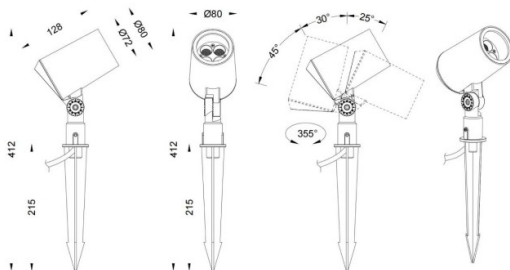

SPYKE

Lavov Spike spot light from the family Spyke with a power of 12 W and a beam angle of 25 degrees with a total lumen output of 780 lumen and an efficiency of 65lm/W. with a CCT of 3000K. Made in die cast aluminum with a front tempered glass, finished in Grey color. On-Off driver.

Item code	86.OS03.2331.03
Product type	Outdoor
Category	Spike Spot Light
Family	SPYKE
Pictograms	

Dimensions

Product dimensions (mm) 72(Dia)X128(H)M

Scheme

Product

Real power (W)	12
Real luminous flux (Lm)	780
Luminous efficiency (Lm/W)	65
Beam angle (°)	25
Life time (h)	50000h L70B10
IP	66
Electrical class insulation	Class II
Colour	Grey
Chip Brand	Osram
Control gear included	Yes
Control gear	ON-OFF
Light source	LED
Type of LED	6X2W OSRAM
Average life time (h)	50000h L70B10
Colour temperature (K)	3000
Colour consistency (SDCM)	SDCM<3
CRI	80
IK	IK04