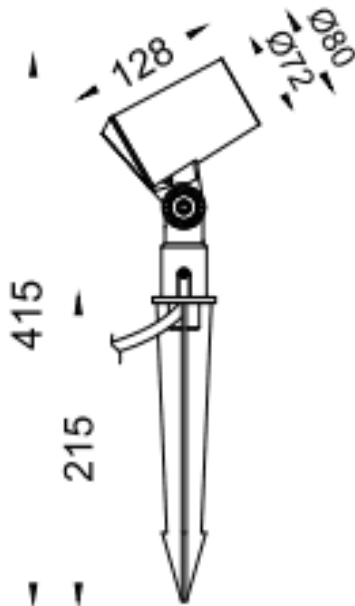

SPYKE

Lavov Spike spot light from the family Spyke with a power of 12 W and a beam angle of 25 degrees with a total lumen output of 780 lumen and an efficiency of 65lm/W. with a CCT of 3000K. Made in die cast aluminum with a front tempered glass, finished in Grey color. On-Off driver.

Item code	86.OS03.2331.03
Product type	Outdoor
Category	Spike Spot Light
Family	SPYKE
Pictograms	

Dimensions

Product dimensions (mm) 72(Dia)X128(H)M

Scheme

Product	
Real power (W)	12
Real luminous flux (Lm)	780
Luminous efficiency (Lm/W)	65
Beam angle (°)	25
Life time (h)	50000h L70B10
IP	66
Electrical class insulation	Class II
Colour	Grey
Chip Brand	Osram
Control gear included	Yes
Control gear	ON-OFF
Light source	LED
Type of LED	6X2W OSRAM
Average life time (h)	50000h L70B10
Colour temperature (K)	3000
Colour consistency (SDCM)	SDCM3
CRI	80
IK	IK04