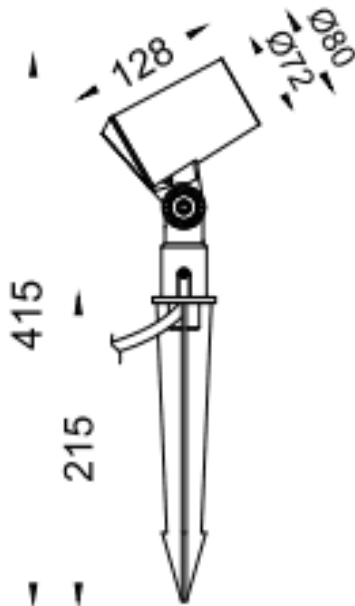

SPYKE

Lavov Spike spot light from the family Spyke with a power of 12 W and a beam angle of 25 degrees with a total lumen output of 780 lumen and an efficiency of 65lm/W. with a CCT of 3000K. Made in die cast aluminum with a front tempered glass, finished in Grey color. On-Off driver.

Item code	86.OS03.2331.03
Product type	Outdoor
Category	Spike Spot Light
Family	SPYKE
Pictograms	

Dimensions

Product dimensions (mm) **72(Dia)X128(H)M**

Scheme

Product	
Real power (W)	12
Real luminous flux (Lm)	780
Luminous efficiency (Lm/W)	65
Beam angle (°)	25
Life time (h)	50000h L70B10
IP	66
Electrical class insulation	Class II
Colour	Grey
Chip Brand	Osram
Control gear included	Yes
Control gear	ON-OFF
Light source	LED
Type of LED	6X2W OSRAM
Average life time (h)	50000h L70B10
Colour temperature (K)	3000
Colour consistency (SDCM)	SDCM<3
CRI	80
IK	IK04