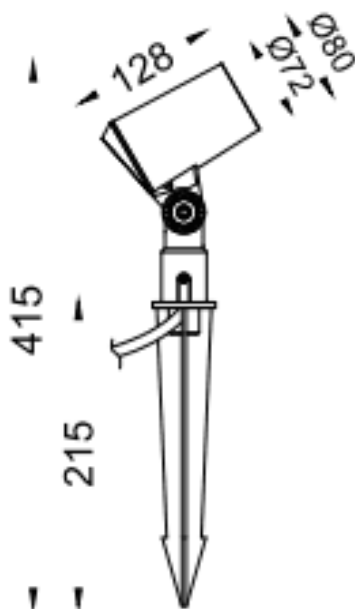

SPYKE

Lavov Spike spot light from the family Spyke with a power of 12 W and a beam angle of 40 degrees with a total lumen output of 780 lumen and an efficiency of 65lm/W. with a CCT of 3000K. Made in die cast aluminum with a front tempered glass, finished in Grey color. On-Off driver.

Item code	86.OS03.2341.03
Product type	Outdoor
Category	Spike Spot Light
Family	SPYKE
Pictograms	

Dimensions

Product dimensions (mm) 72(Dia)X128(H)M

Scheme

Product	
Real power (W)	12
Real luminous flux (Lm)	780
Luminous efficiency (Lm/W)	65
Beam angle (º)	40
Life time (h)	50000h L70B10
IP	66
Electrical class insulation	Class II
Colour	Grey
Chip Brand	Osram
Control gear included	Yes
Control gear	ON-OFF
Light source	LED
Type of LED	6X2W OSRAM
Average life time (h)	50000h L70B10
Colour temperature (K)	3000
Colour consistency (SDCM)	SDCM<3
CRI	80
IK	IK04