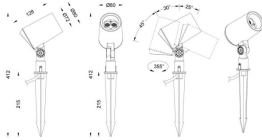

Scheme

Product

Real power (W)	12

Real luminous flux (Lm)	780

Luminous efficiency (Lm/W)	65

Beam angle (°)	40

Life time (h)	50000h L70B10

IP	66

Electrical class insulation	Class II

Colour	Grey

Chip Brand	Osram

Control gear included	Yes

Control gear	ON-OFF

Light source	LED

Type of LED	6X2W OSRAM

Average life time (h)	50000h L70B10

Colour temperature (K)	3000

Colour consistency (SDCM)	SDCM<3

CRI	80

IK	IK04