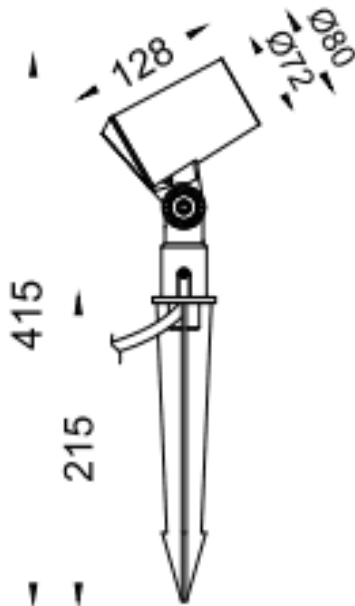

SPYKE

Lavov Spike spot light from the family Spyke with a power of 12 W and a beam angle of 60 degrees with a total lumen output of 780 lumen and an efficiency of 65 lm/W. with a CCT of 3000K. Made in die cast aluminum with a front tempered glass, finished in Grey color. On-Off driver.

Item code	86.OS03.2351.03
Product type	Outdoor
Category	Spike Spot Light
Family	SPYKE
Pictograms	

Dimensions

Product dimensions (mm) 72(Dia)X128(H)M

Scheme

Product	
Real power (W)	12
Real luminous flux (Lm)	780
Luminous efficiency (Lm/W)	65
Beam angle (°)	60
Life time (h)	50000h L70B10
IP	66
Electrical class insulation	Class II
Colour	Grey
Chip Brand	Osram
Control gear included	Yes
Control gear	ON-OFF
Light source	LED
Type of LED	6X2W OSRAM
Average life time (h)	50000h L70B10
Colour temperature (K)	3000
Colour consistency (SDCM)	SDCM<3
CRI	80
IK	IK04