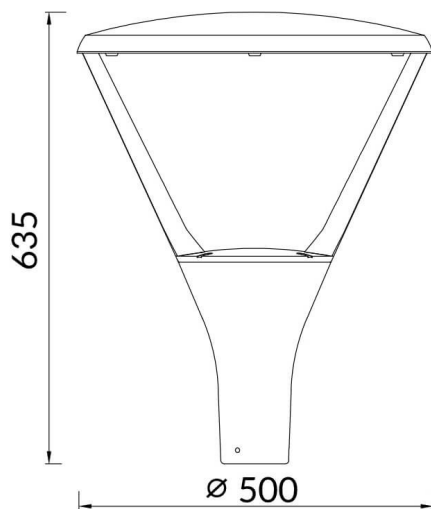

CIRCUS

Lavov Street light from the family CIRCUS with a power of 60W and an optics T1/T90 degrees . CCT 4000K. With a total lumen output of 7800lm and a luminous efficiency of 135lm/W.ON-OFF driver. Made in die cast aluminum and finished in Grey color. IP66 and IK IK09 degree of protection.

Item code	86.OS03.2471.03
Product type	Outdoor
Category	Street lights
Family	CIRCUS

Pictograms

Scheme

Product	
Real power (W)	60
Real luminous flux (Lm)	7800
Luminous efficiency (Lm/W)	135
Beam angle (°)	T1/T90
Life time (h)	50000h L70B10
IP	66
Electrical class insulation	Class I
Colour	Grey
Control gear included	Yes
Control gear	ON-OFF
Light source	LED
Type of LED	PHILIPS 5050 With SPD
Colour temperature (K)	4000
Colour consistency (SDCM)	SDCM5
CRI	≥70
IK	IK09