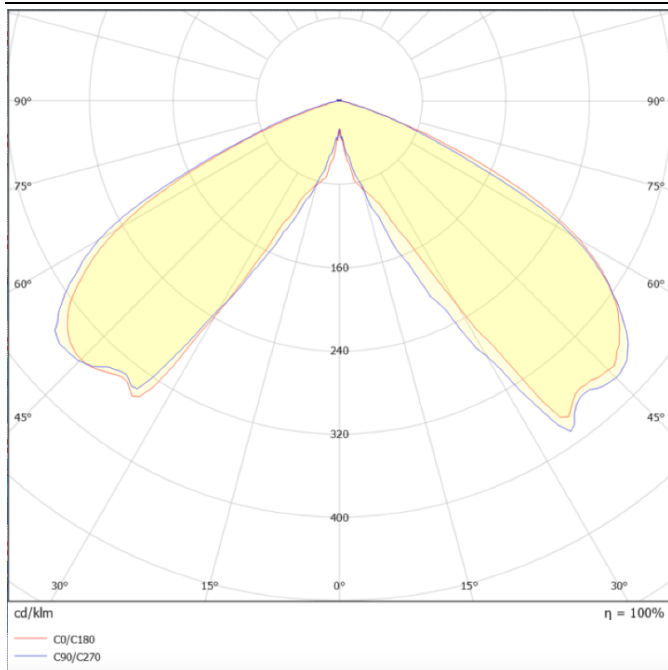

Scheme

Photometry

CIRCUS

Street Light from the family CIRCUS with a power of 60W and a lighting distribution type T1/T90 with a real lumen output of 7800lm, and an efficiency of 135lm/W, CRI ≥ 70 with a DALI driver, made in Die Cast Aluminium Body, Front Tempered Glass and finished in Grey color

Item code	86.OS03.2471.03
Product type	Outdoor
Category	Street lights
Family	CIRCUS

Pictograms

Product	
Real power (W)	60
Real luminous flux (Lm)	7800
Luminous efficiency (Lm/W)	135
Beam angle (°)	T1/T90
Life time (h)	50000h L70B10
IP	66
Electrical class insulation	Class I
Colour	Grey
Chip Brand	SUNPU
Control gear included	Yes
Control gear	ON-OFF
Light source	LED
Type of LED	PHILIPS 5050 With SPD
Colour temperature (K)	4000K
Colour consistency (SDCM)	SDCM < 5
CRI	≥ 70
IK	IK09