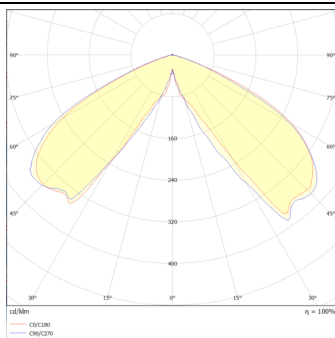

Scheme

Photometry

CIRCUS

Lavov Street light from the family CIRCUS with a power of 60W and an optics T1/T90 degrees . CCT 4000K. With a total lumen output of 7800lm and a luminous efficiency of 135lm/W.ON-OFF driver. Made in die cast aluminum and finished in Grey color. IP66 and IK IK09 degree of protection.

Item code 86.OS03.2471.03

Product type Outdoor

Category Street lights

Family CIRCUS

Pictograms

Product

Real power (W) 60

Real luminous flux (Lm) 7800

Luminous efficiency (Lm/W) 135

Beam angle (°) T1/T90

Life time (h) 50000h L70B10

IP 66

Electrical class insulation Class I

Colour Grey

Control gear included Yes

Control gear ON-OFF