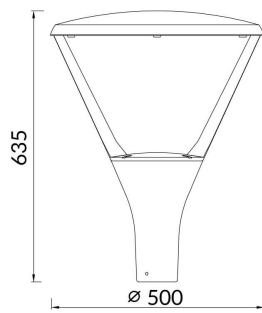

Scheme

Photometry

CIRCUS

Street Light from the family CIRCUS with a power of 60W and a lighting distribution type T1/T90 with a real lumen output of 7800lm, and an efficiency of 135lm/W, CRI ≥ 70 with a DALI driver, made in Die Cast Aluminium Body, Front Tempered Glass and finished in Grey color

Item code	86.OS03.2471.03
Product type	Outdoor
Category	Street lights
Family	CIRCUS

Pictograms

Product	
Real power (W)	60
Real luminous flux (Lm)	7800
Luminous efficiency (Lm/W)	135
Beam angle (°)	T1/T90
Life time (h)	50000h L70B10
IP	66
Electrical class insulation	Class I
Colour	Grey
Chip Brand	SUNPU
Control gear included	Yes
Control gear	ON-OFF
Light source	LED
Type of LED	PHILIPS 5050 With SPD
Colour temperature (K)	4000K
Colour consistency (SDCM)	SDCM < 5
CRI	≥ 70
IK	IK09