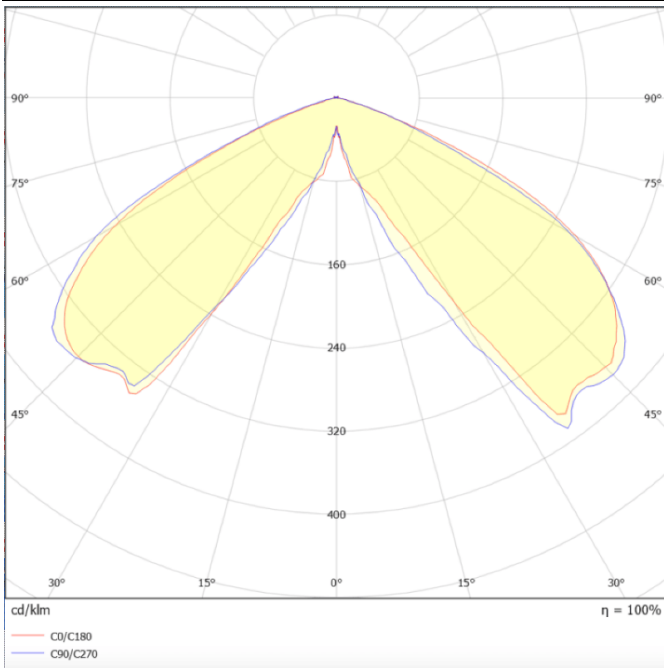

Scheme

Photometry

CIRCUS

Lavov Street light from the family CIRCUS with a power of 60W and an optics T1/T90 degrees . CCT 4000K. With a total lumen output of 7800lm and a luminous efficiency of 135lm/W.ON-OFF driver. Made in die cast aluminum and finished in Grey color. IP66 and IK IK09 degree of protection.

Item code 86.OS03.2471.03

Product type Outdoor

Category Street lights

Family CIRCUS

Pictograms

Product

Real power (W) 60

Real luminous flux (Lm) 7800

Luminous efficiency (Lm/W) 135

Beam angle (°) T1/T90

Life time (h) 50000h L70B10

IP 66

Electrical class insulation Class I

Colour Grey

Control gear included Yes

Control gear ON-OFF