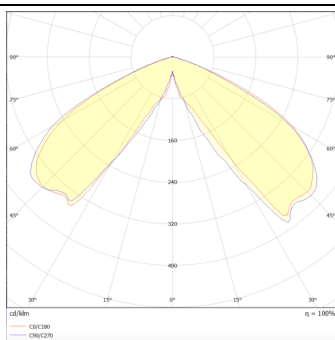

Scheme

Photometry

CIRCUS

Street Light from the family CIRCUS with a power of 60W and a lighting distribution type T1/T90 with a real lumen output of 7800lm, and an efficiency of 135lm/W, CRI ≥ 70 with a DALI driver, made in Die Cast Aluminium Body, Front Tempered Glass and finished in Grey color

Item code	86.OS03.2471.03
Product type	Outdoor
Category	Street lights
Family	CIRCUS

Pictograms

Product	
Real power (W)	60
Real luminous flux (Lm)	7800
Luminous efficiency (Lm/W)	135
Beam angle (°)	T1/T90
Life time (h)	50000h L70B10
IP	66
Electrical class insulation	Class I
Colour	Grey
Chip Brand	SUNPU
Control gear included	Yes
Control gear	ON-OFF
Light source	LED
Type of LED	PHILIPS 5050 With SPD
Colour temperature (K)	4000K
Colour consistency (SDCM)	SDCM < 5
CRI	≥ 70
IK	IK09