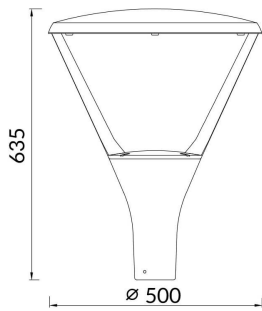

Scheme

Photometry

CIRCUS

Lavov Street light from the family CIRCUS with a power of 60W and an optics T1/T90 degrees . CCT 4000K. With a total lumen output of 7800lm and a luminous efficiency of 135lm/W.ON-OFF driver. Made in die cast aluminum and finished in Grey color. IP66 and IK IK09 degree of protection.

Item code 86.OS03.2471.03

Product type Outdoor

Category Street lights

Family CIRCUS

Pictograms

Product

Real power (W) 60

Real luminous flux (Lm) 7800

Luminous efficiency (Lm/W) 135

Beam angle (°) T1/T90

Life time (h) 50000h L70B10

IP 66

Electrical class insulation Class I

Colour Grey

Control gear included Yes

Control gear ON-OFF