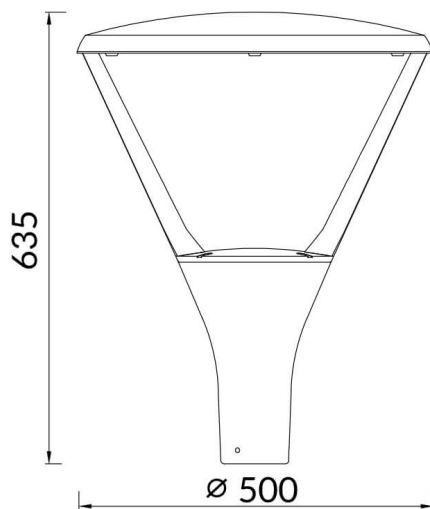

CIRCUS

Lavov Street light from the family CIRCUS with a power of 60W and an optics T1/T90 degrees . CCT 4000K. With a total lumen output of 7800lm and a luminous efficiency of 135lm/W.DALI driver. Made in die cast aluminum and finished in Grey color. IP66 and IK IK09 degree of protection.

Scheme

Item code	86.OS03.2473.03
Product type	Outdoor
Category	Street lights
Family	CIRCUS
Pictograms	

Product	
Real power (W)	60
Real luminous flux (Lm)	7800
Luminous efficiency (Lm/W)	135
Beam angle (º)	T1/T90
Life time (h)	50000h L70B10
IP	66
Electrical class insulation	Class I
Colour	Grey
Control gear included	Yes
Control gear	DALI
Light source	LED
Type of LED	PHILIPS 5050 With SPD
Colour temperature (K)	4000
Colour consistency (SDCM)	SDCM<5
CRI	≥70
IK	IK09