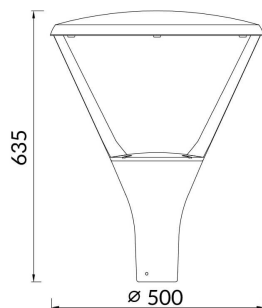

CIRCUS

Lavov Street light from the family CIRCUS with a power of 60W and an optics T1/T90 degrees . CCT 4000K. With a total lumen output of 7800lm and a luminous efficiency of 135lm/W.DALI driver. Made in die cast aluminum and finished in Grey color. IP66 and IK IK09 degree of protection.

Item code	86.OS03.2473.03
Product type	Outdoor
Category	Street lights
Family	CIRCUS

Pictograms

Scheme

Product	
Real power (W)	60
Real luminous flux (Lm)	7800
Luminous efficiency (Lm/W)	135
Beam angle (°)	T1/T90
Life time (h)	50000h L70B10
IP	66
Electrical class insulation	Class I
Colour	Grey
Control gear included	Yes
Control gear	DALI
Light source	LED
Type of LED	PHILIPS 5050 With SPD
Colour temperature (K)	4000
Colour consistency (SDCM)	SDCM<5
CRI	≥70
IK	IK09