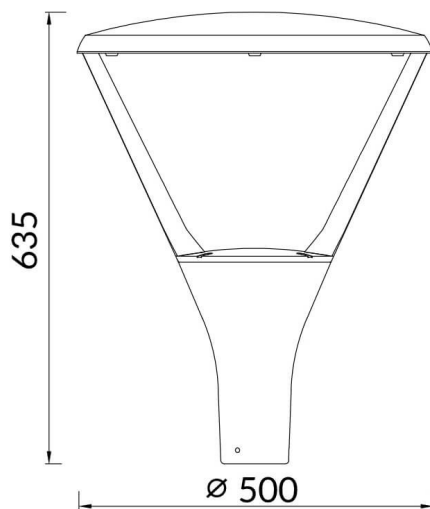

CIRCUS

Lavov Street light from the family CIRCUS with a power of 60W and an optics T1/T90 degrees . CCT 4000K. With a total lumen output of 7800lm and a luminous efficiency of 135lm/W.DALI driver. Made in die cast aluminum and finished in Grey color. IP66 and IK IK09 degree of protection.

Item code	86.OS03.2473.03
Product type	Outdoor
Category	Street lights
Family	CIRCUS

Pictograms

Scheme

Product	
Real power (W)	60
Real luminous flux (Lm)	7800
Luminous efficiency (Lm/W)	135
Beam angle (°)	T1/T90
Life time (h)	50000h L70B10
IP	66
Electrical class insulation	Class I
Colour	Grey
Control gear included	Yes
Control gear	DALI
Light source	LED
Type of LED	PHILIPS 5050 With SPD
Colour temperature (K)	4000
Colour consistency (SDCM)	SDCM5
CRI	≥70
IK	IK09