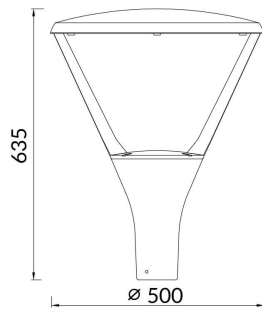

CIRCUS

Lavov Street light from the family CIRCUS with a power of 60W and an optics T1/T90 degrees . CCT 4000K. With a total lumen output of 7800lm and a luminous efficiency of 135lm/W.DALI driver. Made in die cast aluminum and finished in Grey color. IP66 and IK IK09 degree of protection.

Item code 86.OS03.2473.03

Product type Outdoor

Category Street lights

Family CIRCUS

Pictograms

Product

Real power (W) 60

Real luminous flux (Lm) 7800

Luminous efficiency (Lm/W) 135

Beam angle (°) T1/T90

Life time (h) 50000h L70B10

IP 66

Electrical class insulation Class I

Colour Grey

Control gear included Yes

Control gear DALI

Light source LED

Type of LED PHILIPS 5050 With SPD

Colour temperature (K) 4000

Colour consistency (SDCM) SDCM<5

CRI ≥70

IK IK09

Scheme

Photometry