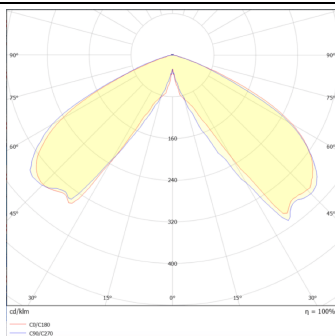

Photometry

Product

Real power (W) 60

Real luminous flux (Lm) 7800

Luminous efficiency (Lm/W) 135

Beam angle (°) T1/T90

Life time (h) 50000h L70B10

IP 66

Electrical class insulation Class I

Colour Grey

Control gear included Yes

Control gear DALI

Light source LED

Type of LED PHILIPS 5050 With SPD

Colour temperature (K) 4000

Colour consistency (SDCM) SDCM<5

CRI ≥70

IK IK09