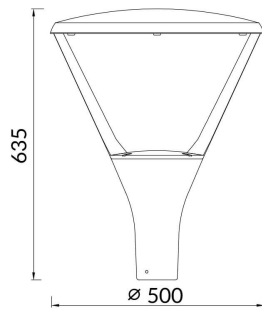

CIRCUS

Lavov Street light from the family CIRCUS with a power of 60W and an optics T1/T90 degrees . CCT 4000K. With a total lumen output of 7800lm and a luminous efficiency of 135lm/W.DALI driver. Made in die cast aluminum and finished in Grey color. IP66 and IK IK09 degree of protection.

Item code 86.OS03.2473.03

Product type Outdoor

Category Street lights

Family CIRCUS

Pictograms

Scheme

Photometry

Product

Real power (W) 60

Real luminous flux (Lm) 7800

Luminous efficiency (Lm/W) 135

Beam angle (°) T1/T90

Life time (h) 50000h L70B10

IP 66

Electrical class insulation Class I

Colour Grey