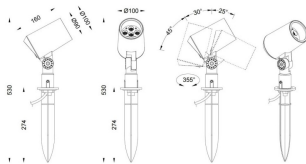

Scheme

Product

Real power (W)	18

Real luminous flux (Lm)	1200

Luminous efficiency (Lm/W)	66.666666666667

Beam angle (°)	25

Life time (h)	50000h L70B10

IP	66

Electrical class insulation	Class II

Colour	Black

Chip Brand	Osram

Control gear included	Yes

Control gear	ON-OFF

Light source	LED

Type of LED	6X3W OSRAM

Average life time (h)	50000h L70B10

Colour temperature (K)	3000

Colour consistency (SDCM)	SDCM<3

CRI	80

IK	IK04