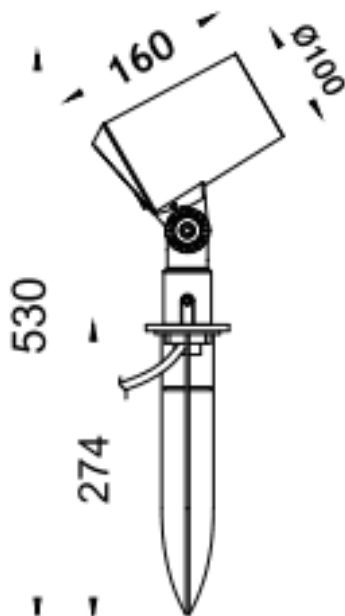

SPYKE

Lavov Spike spot light from the family Spyke with a power of 18 W and a beam angle of 40 degrees with a total lumen output of 1200 lumen and an efficiency of 66,67lm/W. with a CCT of 3000K. Made in die cast aluminum with a front tempered glass, finished in Grey color. On-Off driver.

Item code	86.OS03.3341.03
Product type	Outdoor
Category	Spike Spot Light
Family	SPYKE
Pictograms	

Dimensions

Product dimensions (mm) 100(Dia)X160(H)M

Scheme

Product	
Real power (W)	18
Real luminous flux (Lm)	1200
Luminous efficiency (Lm/W)	66.6666666666667
Beam angle (º)	40
Life time (h)	50000h L70B10
IP	66
Electrical class insulation	Class II
Colour	Grey
Chip Brand	Osram
Control gear included	Yes
Control gear	ON-OFF
Light source	LED
Type of LED	6X3W OSRAM
Average life time (h)	50000h L70B10
Colour temperature (K)	3000
Colour consistency (SDCM)	SDCM<3
CRI	80
IK	IK04