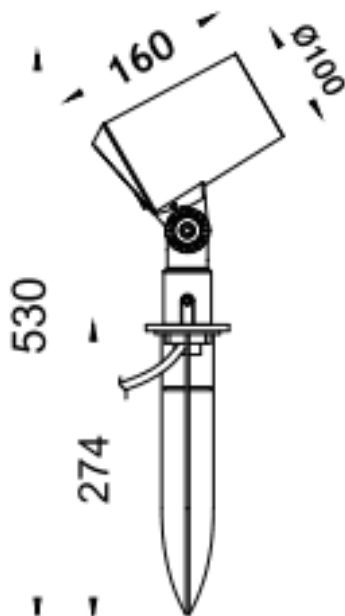

SPYKE

Lavov Spike spot light from the family Spyke with a power of 18 W and a beam angle of 40 degrees with a total lumen output of 1200 lumen and an efficiency of 66,67lm/W. with a CCT of 3000K. Made in die cast aluminum with a front tempered glass, finished in Grey color. On-Off driver.

Item code	86.OS03.3341.03
Product type	Outdoor
Category	Spike Spot Light
Family	SPYKE
Pictograms	

Dimensions

Product dimensions (mm) 100(Dia)X160(H)M

Scheme

Product	
Real power (W)	18
Real luminous flux (Lm)	1200
Luminous efficiency (Lm/W)	66.6666666666667
Beam angle (°)	40
Life time (h)	50000h L70B10
IP	66
Electrical class insulation	Class II
Colour	Grey
Chip Brand	Osram
Control gear included	Yes
Control gear	ON-OFF
Light source	LED
Type of LED	6X3W OSRAM
Average life time (h)	50000h L70B10
Colour temperature (K)	3000
Colour consistency (SDCM)	SDCM<3
CRI	80
IK	IK04