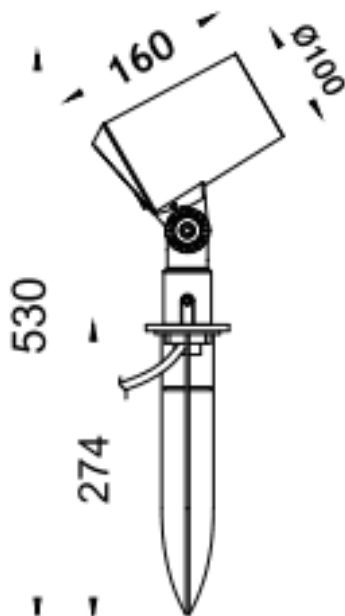

SPYKE

Lavov Spike spot light from the family Spyke with a power of 18 W and a beam angle of 40 degrees with a total lumen output of 1200 lumen and an efficiency of 66,67lm/W. with a CCT of 3000K. Made in die cast aluminum with a front tempered glass, finished in Grey color. On-Off driver.

Item code	86.OS03.3341.03
Product type	Outdoor
Category	Spike Spot Light
Family	SPYKE
Pictograms	

Dimensions

Product dimensions (mm) **100(Dia)X160(H)M**

Scheme

Product	
Real power (W)	18
Real luminous flux (Lm)	1200
Luminous efficiency (Lm/W)	66.666666666666998
Beam angle (°)	40
Life time (h)	50000h L70B10
IP	66
Electrical class insulation	Class II
Colour	Grey
Chip Brand	Osram
Control gear included	Yes
Control gear	ON-OFF
Light source	LED
Type of LED	6X3W OSRAM
Average life time (h)	50000h L70B10
Colour temperature (K)	3000
Colour consistency (SDCM)	SDCM3
CRI	80
IK	IK04