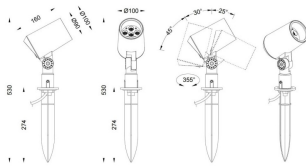

Scheme

Product

Real power (W)	18

Real luminous flux (Lm)	1200

Luminous efficiency (Lm/W)	66.666666666667

Beam angle (°)	60

Life time (h)	50000h L70B10

IP	66

Electrical class insulation	Class II

Colour	Black

Chip Brand	Osram

Control gear included	Yes

Control gear	ON-OFF

Light source	LED

Type of LED	6X3W OSRAM

Average life time (h)	50000h L70B10

Colour temperature (K)	3000

Colour consistency (SDCM)	SDCM<3

CRI	80

IK	IK04