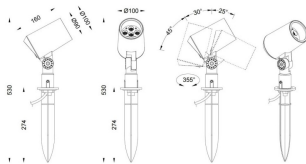

Scheme

Product

Real power (W)	18

Real luminous flux (Lm)	1200

Luminous efficiency (Lm/W)	66.6666666666667

Beam angle (°)	60

Life time (h)	50000h L70B10

IP	66

Electrical class insulation	Class II

Colour	Black

Chip Brand	Osram

Control gear included	Yes

Control gear	ON-OFF

Light source	LED

Type of LED	6X3W OSRAM

Average life time (h)	50000h L70B10

Colour temperature (K)	3000

Colour consistency (SDCM)	SDCM<3

CRI	80

IK	IK04