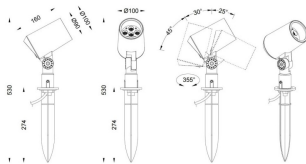

Scheme

Product

Real power (W)	18

Real luminous flux (Lm)	1200

Luminous efficiency (Lm/W)	66.666666666667

Beam angle (°)	60

Life time (h)	50000h L70B10

IP	66

Electrical class insulation	Class II

Colour	Grey

Chip Brand	Osram

Control gear included	Yes

Control gear	ON-OFF

Light source	LED

Type of LED	6X3W OSRAM

Average life time (h)	50000h L70B10

Colour temperature (K)	3000

Colour consistency (SDCM)	SDCM<3

CRI	80

IK	IK04