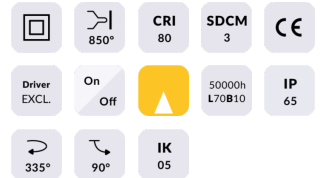

### SPYKE

Lavov Spike spot light from the family Spyke with a power of 18 W and a beam angle of 60 degrees with a total lumen output of 1200 lumen and an efficiency of 66,67 lm/W. with a CCT of 3000K. Made in die cast aluminum with a front tempered glass, finished in Grey color. On-Off driver.

### Dimensions

**Product dimensions (mm)** 100(Dia)X160(H)M