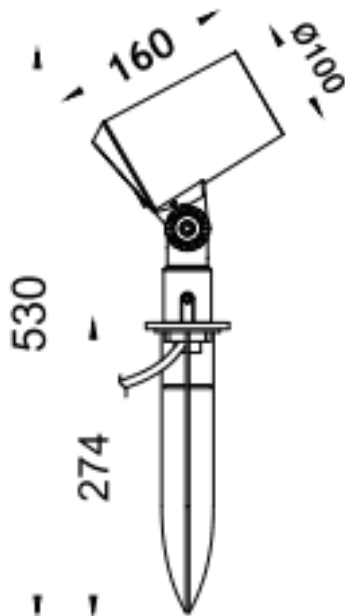

SPYKE

Lavov Spike spot light from the family Spyke with a power of 18 W and a beam angle of 60 degrees with a total lumen output of 1200 lumen and an efficiency of 66,67 lm/W. with a CCT of 3000K. Made in die cast aluminum with a front tempered glass, finished in Grey color. On-Off driver.

Item code	86.OS03.3351.03
Product type	Outdoor
Category	Spike Spot Light
Family	SPYKE
Pictograms	

Dimensions

Product dimensions (mm) 100(Dia)X160(H)M

Scheme

Product	
Real power (W)	18
Real luminous flux (Lm)	1200
Luminous efficiency (Lm/W)	66.6666666666667
Beam angle (°)	60
Life time (h)	50000h L70B10
IP	66
Electrical class insulation	Class II
Colour	Grey
Chip Brand	Osram
Control gear included	Yes
Control gear	ON-OFF
Light source	LED
Type of LED	6X3W OSRAM
Average life time (h)	50000h L70B10
Colour temperature (K)	3000
Colour consistency (SDCM)	SDCM<3
CRI	80
IK	IK04