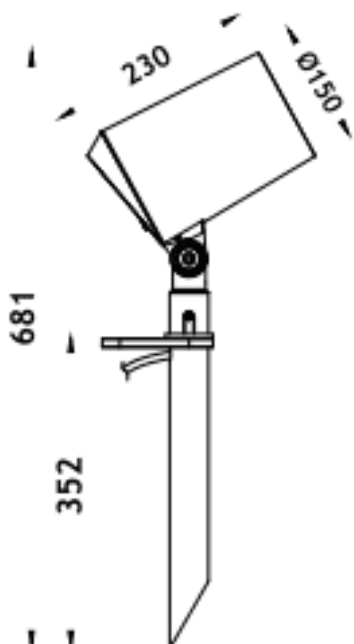

### SPYKE

Lavov Spike spot light from the family Spyke with a power of 42 W and a beam angle of 15 degrees with a total lumen output of 2520 lumen and an efficiency of 60 lm/W. with a CCT of 3000K. Made in die cast aluminum with a front tempered glass, finished in Black color. On-Off driver.

Item code	86.OS03.4321.02
Product type	Outdoor
Category	Spike Spot Light
Family	SPYKE
Pictograms	

### Dimensions

Product dimensions (mm) 100(Dia)X160(H)M

### Scheme

Product	
Real power (W)	42
Real luminous flux (Lm)	2520
Luminous efficiency (Lm/W)	60
Beam angle (&ordm;)	15
Life time (h)	50000h L70B10
IP	66
Electrical class insulation	Class II
Colour	Black
Chip Brand	Osram
Control gear included	Yes
Control gear	ON-OFF
Light source	LED
Type of LED	6X3W OSRAM
Average life time (h)	50000h L70B10
Colour temperature (K)	3000
Colour consistency (SDCM)	SDCM<3
CRI	80
IK	IK04