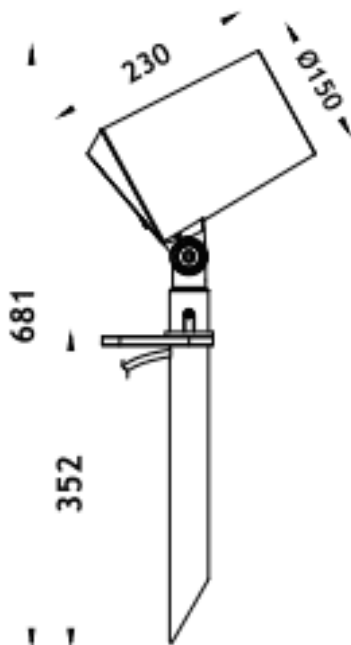

SPYKE

Lavov Spike spot light from the family Spyke with a power of 42 W and a beam angle of 15 degrees with a total lumen output of 2520 lumen and an efficiency of 60lm/W. with a CCT of 3000K. Made in die cast aluminum with a front tempered glass, finished in Grey color. On-Off driver.

Item code	86.OS03.4321.03
Product type	Outdoor
Category	Spike Spot Light
Family	SPYKE
Pictograms	

Dimensions

Product dimensions (mm) 100(Dia)X160(H)M

Scheme

Product	
Real power (W)	42
Real luminous flux (Lm)	2520
Luminous efficiency (Lm/W)	60
Beam angle (°)	15
Life time (h)	50000h L70B10
IP	66
Electrical class insulation	Class II
Colour	Grey
Chip Brand	Osram
Control gear included	Yes
Control gear	ON-OFF
Light source	LED
Type of LED	6X3W OSRAM
Average life time (h)	50000h L70B10
Colour temperature (K)	3000
Colour consistency (SDCM)	SDCM3
CRI	80
IK	IK04