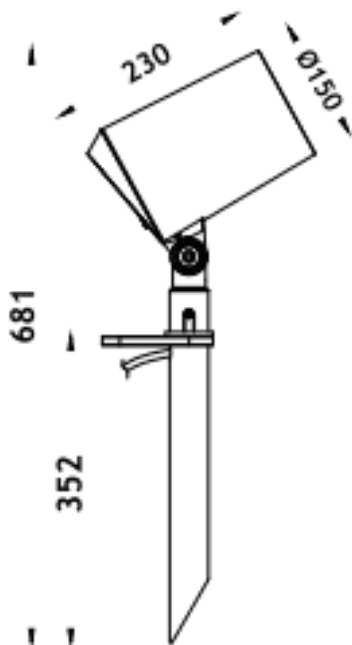

SPYKE

Lavov Spike spot light from the family Spyke with a power of 42 W and a beam angle of 15 degrees with a total lumen output of 2520 lumen and an efficiency of 60lm/W. with a CCT of 3000K. Made in die cast aluminum with a front tempered glass, finished in Grey color. On-Off driver.

Item code	86.OS03.4321.03
Product type	Outdoor
Category	Spike Spot Light
Family	SPYKE
Pictograms	

Dimensions

Product dimensions (mm) 100(Dia)X160(H)M

Scheme

Product	
Real power (W)	42
Real luminous flux (Lm)	2520
Luminous efficiency (Lm/W)	60
Beam angle (º)	15
Life time (h)	50000h L70B10
IP	66
Electrical class insulation	Class II
Colour	Grey
Chip Brand	Osram
Control gear included	Yes
Control gear	ON-OFF
Light source	LED
Type of LED	6X3W OSRAM
Average life time (h)	50000h L70B10
Colour temperature (K)	3000
Colour consistency (SDCM)	SDCM<3
CRI	80
IK	IK04