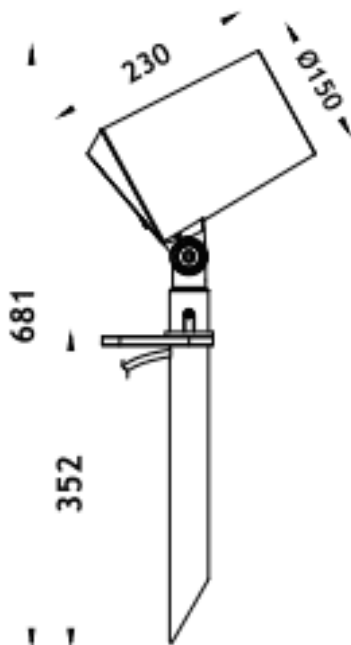

SPYKE

Lavov Spike spot light from the family Spyke with a power of 42 W and a beam angle of 15 degrees with a total lumen output of 2520 lumen and an efficiency of 60lm/W. with a CCT of 3000K. Made in die cast aluminum with a front tempered glass, finished in Grey color. On-Off driver.

Item code	86.OS03.4321.03
Product type	Outdoor
Category	Spike Spot Light
Family	SPYKE
Pictograms	

Dimensions

Product dimensions (mm) **100(Dia)X160(H)M**

Scheme

Product	
Real power (W)	42
Real luminous flux (Lm)	2520
Luminous efficiency (Lm/W)	60
Beam angle (°)	15
Life time (h)	50000h L70B10
IP	66
Electrical class insulation	Class II
Colour	Grey
Chip Brand	Osram
Control gear included	Yes
Control gear	ON-OFF
Light source	LED
Type of LED	6X3W OSRAM
Average life time (h)	50000h L70B10
Colour temperature (K)	3000
Colour consistency (SDCM)	SDCM<3
CRI	80
IK	IK04