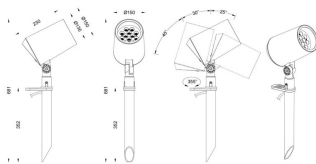

Scheme

Product

Real power (W)	42

Real luminous flux (Lm)	2520

Luminous efficiency (Lm/W)	60

Beam angle (°)	25

Life time (h)	50000h L70B10

IP	66

Electrical class insulation	Class II

Colour	Black

Chip Brand	Osram

Control gear included	Yes

Control gear	ON-OFF

Light source	LED

Type of LED	6X3W OSRAM

Average life time (h)	50000h L70B10

Colour temperature (K)	3000

Colour consistency (SDCM)	SDCM<3

CRI	80

IK	IK04