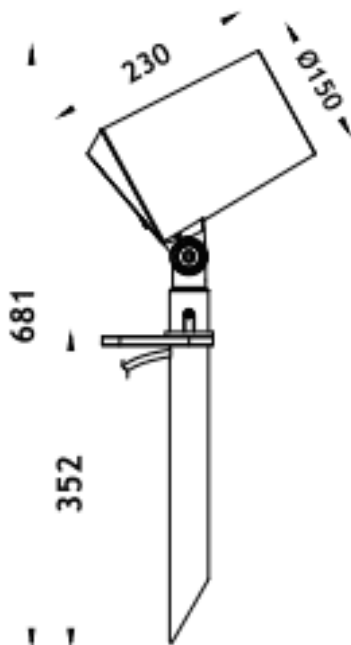

Scheme

Product

Real power (W)	42
Real luminous flux (Lm)	2520
Luminous efficiency (Lm/W)	60
Beam angle (&ordm;)	25
Life time (h)	50000h L70B10
IP	66
Electrical class insulation	Class II
Colour	Grey
Chip Brand	Osram
Control gear included	Yes
Control gear	ON-OFF
Light source	LED
Type of LED	6X3W OSRAM
Average life time (h)	50000h L70B10
Colour temperature (K)	3000
Colour consistency (SDCM)	SDCM<3
CRI	80
IK	IK04