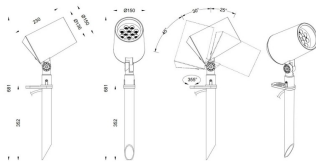

Scheme

Product

Real power (W)	42

Real luminous flux (Lm)	2520

Luminous efficiency (Lm/W)	60

Beam angle (°)	25

Life time (h)	50000h L70B10

IP	66

Electrical class insulation	Class II

Colour	Grey

Chip Brand	Osram

Control gear included	Yes

Control gear	ON-OFF

Light source	LED

Type of LED	6X3W OSRAM

Average life time (h)	50000h L70B10

Colour temperature (K)	3000

Colour consistency (SDCM)	SDCM<3

CRI	80

IK	IK04