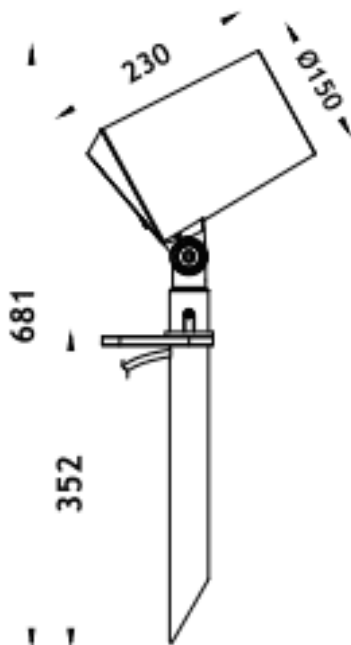

### SPYKE

Lavov Spike spot light from the family Spyke with a power of 42 W and a beam angle of 40 degrees with a total lumen output of 2520 lumen and an efficiency of 60lm/W. with a CCT of 3000K. Made in die cast aluminum with a front tempered glass, finished in Black color. On-Off driver.

Item code	86.OS03.4341.02
Product type	Outdoor
Category	Spike Spot Light
Family	SPYKE
Pictograms	

### Dimensions

Product dimensions (mm) 100(Dia)X160(H)M

### Scheme

Product	
Real power (W)	42
Real luminous flux (Lm)	2520
Luminous efficiency (Lm/W)	60
Beam angle (&ordm;)	40
Life time (h)	50000h L70B10
IP	66
Electrical class insulation	Class II
Colour	Black
Chip Brand	Osram
Control gear included	Yes
Control gear	ON-OFF
Light source	LED
Type of LED	6X3W OSRAM
Average life time (h)	50000h L70B10
Colour temperature (K)	3000
Colour consistency (SDCM)	SDCM<3
CRI	80
IK	IK04