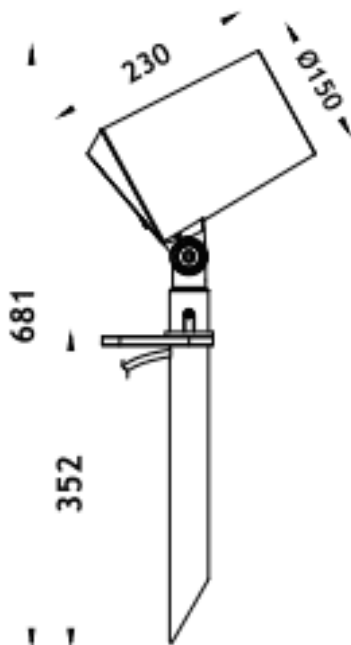

### SPYKE

Lavov Spike spot light from the family Spyke with a power of 42 W and a beam angle of 40 degrees with a total lumen output of 2520 lumen and an efficiency of 60lm/W. with a CCT of 3000K. Made in die cast aluminum with a front tempered glass, finished in Black color. On-Off driver.

Item code	86.OS03.4341.02
Product type	Outdoor
Category	Spike Spot Light
Family	SPYKE
Pictograms	

### Dimensions

Product dimensions (mm) 100(Dia)X160(H)M

### Scheme

Product	
Real power (W)	42
Real luminous flux (Lm)	2520
Luminous efficiency (Lm/W)	60
Beam angle (°)	40
Life time (h)	50000h L70B10
IP	66
Electrical class insulation	Class II
Colour	Black
Chip Brand	Osram
Control gear included	Yes
Control gear	ON-OFF
Light source	LED
Type of LED	6X3W OSRAM
Average life time (h)	50000h L70B10
Colour temperature (K)	3000
Colour consistency (SDCM)	SDCM<3
CRI	80
IK	IK04