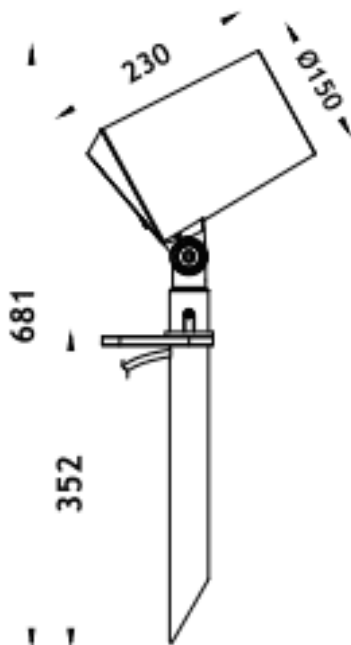

SPYKE

Lavov Spike spot light from the family Spyke with a power of 42 W and a beam angle of 40 degrees with a total lumen output of 2520 lumen and an efficiency of 60lm/W. with a CCT of 3000K. Made in die cast aluminum with a front tempered glass, finished in Black color. On-Off driver.

Item code	86.OS03.4341.02
Product type	Outdoor
Category	Spike Spot Light
Family	SPYKE
Pictograms	

Dimensions

Product dimensions (mm) **100(Dia)X160(H)M**

Scheme

Product	
Real power (W)	42
Real luminous flux (Lm)	2520
Luminous efficiency (Lm/W)	60
Beam angle (°)	40
Life time (h)	50000h L70B10
IP	66
Electrical class insulation	Class II
Colour	Black
Chip Brand	Osram
Control gear included	Yes
Control gear	ON-OFF
Light source	LED
Type of LED	6X3W OSRAM
Average life time (h)	50000h L70B10
Colour temperature (K)	3000
Colour consistency (SDCM)	SDCM3
CRI	80
IK	IK04