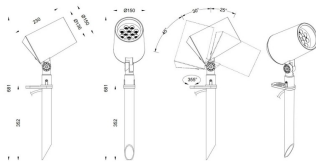

Scheme

Product

Real power (W)	42

Real luminous flux (Lm)	2520

Luminous efficiency (Lm/W)	60

Beam angle (°)	40

Life time (h)	50000h L70B10

IP	66

Electrical class insulation	Class II

Colour	Grey

Chip Brand	Osram

Control gear included	Yes

Control gear	ON-OFF

Light source	LED

Type of LED	6X3W OSRAM

Average life time (h)	50000h L70B10

Colour temperature (K)	3000

Colour consistency (SDCM)	SDCM<3

CRI	80

IK	IK04