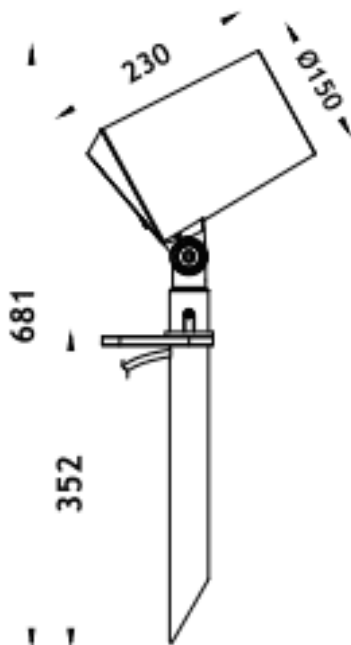

SPYKE

Lavov Spike spot light from the family Spyke with a power of 42 W and a beam angle of 40 degrees with a total lumen output of 2520 lumen and an efficiency of 60lm/W. with a CCT of 3000K. Made in die cast aluminum with a front tempered glass, finished in Grey color. On-Off driver.

Item code	86.OS03.4341.03
Product type	Outdoor
Category	Spike Spot Light
Family	SPYKE
Pictograms	

Dimensions

Product dimensions (mm) 100(Dia)X160(H)M

Scheme

Product	
Real power (W)	42
Real luminous flux (Lm)	2520
Luminous efficiency (Lm/W)	60
Beam angle (°)	40
Life time (h)	50000h L70B10
IP	66
Electrical class insulation	Class II
Colour	Grey
Chip Brand	Osram
Control gear included	Yes
Control gear	ON-OFF
Light source	LED
Type of LED	6X3W OSRAM
Average life time (h)	50000h L70B10
Colour temperature (K)	3000
Colour consistency (SDCM)	SDCM<3
CRI	80
IK	IK04