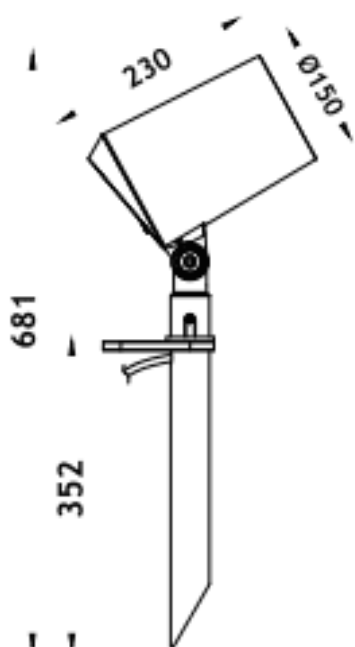

SPYKE

Lavov Spike spot light from the family Spyke with a power of 42 W and a beam angle of 60 degrees with a total lumen output of 2520 lumen and an efficiency of 60lm/W. with a CCT of 3000K. Made in die cast aluminum with a front tempered glass, finished in Black color. On-Off driver.

Item code	86.OS03.4351.02
Product type	Outdoor
Category	Spike Spot Light
Family	SPYKE
Pictograms	

Dimensions

Product dimensions (mm) 100(Dia)X160(H)M

Scheme

Product	
Real power (W)	42
Real luminous flux (Lm)	2520
Luminous efficiency (Lm/W)	60
Beam angle (º)	60
Life time (h)	50000h L70B10
IP	66
Electrical class insulation	Class II
Colour	Black
Chip Brand	Osram
Control gear included	Yes
Control gear	ON-OFF
Light source	LED
Type of LED	6X3W OSRAM
Average life time (h)	50000h L70B10
Colour temperature (K)	3000
Colour consistency (SDCM)	SDCM<3
CRI	80
IK	IK04