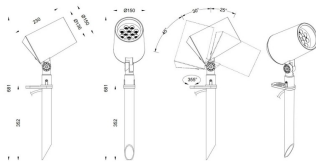

Scheme

Product

Real power (W)	42

Real luminous flux (Lm)	2520

Luminous efficiency (Lm/W)	60

Beam angle (°)	60

Life time (h)	50000h L70B10

IP	66

Electrical class insulation	Class II

Colour	Black

Chip Brand	Osram

Control gear included	Yes

Control gear	ON-OFF

Light source	LED

Type of LED	6X3W OSRAM

Average life time (h)	50000h L70B10

Colour temperature (K)	3000

Colour consistency (SDCM)	SDCM<3

CRI	80

IK	IK04