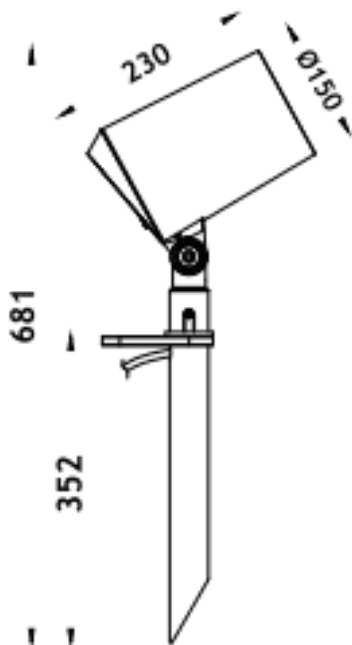

Scheme

Product	
Real power (W)	42
Real luminous flux (Lm)	2520
Luminous efficiency (Lm/W)	60
Beam angle (°)	60
Life time (h)	50000h L70B10
IP	66
Electrical class insulation	Class II
Colour	Black
Chip Brand	Osram
Control gear included	Yes
Control gear	ON-OFF
Light source	LED
Type of LED	6X3W OSRAM
Average life time (h)	50000h L70B10
Colour temperature (K)	3000
Colour consistency (SDCM)	SDCM3
CRI	80
IK	IK04