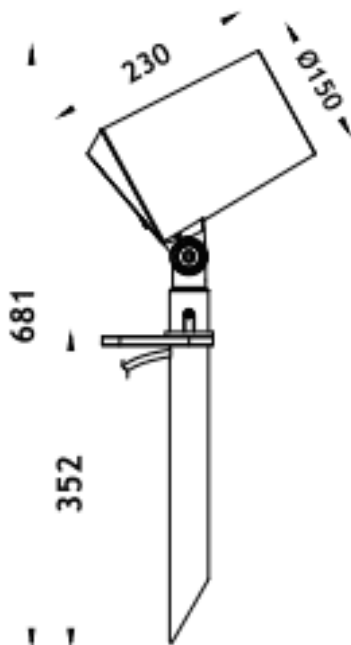

### SPYKE

Lavov Spike spot light from the family Spyke with a power of 42 W and a beam angle of 60 degrees with a total lumen output of 2520 lumen and an efficiency of 60 lm/W. with a CCT of 3000K. Made in die cast aluminum with a front tempered glass, finished in Grey color. On-Off driver.

Item code	86.OS03.4351.03
Product type	Outdoor
Category	Spike Spot Light
Family	SPYKE
Pictograms	

### Dimensions

Product dimensions (mm) 100(Dia)X160(H)M

### Scheme

Product	
Real power (W)	42
Real luminous flux (Lm)	2520
Luminous efficiency (Lm/W)	60
Beam angle (°)	60
Life time (h)	50000h L70B10
IP	66
Electrical class insulation	Class II
Colour	Grey
Chip Brand	Osram
Control gear included	Yes
Control gear	ON-OFF
Light source	LED
Type of LED	6X3W OSRAM
Average life time (h)	50000h L70B10
Colour temperature (K)	3000
Colour consistency (SDCM)	SDCM<3
CRI	80
IK	IK04