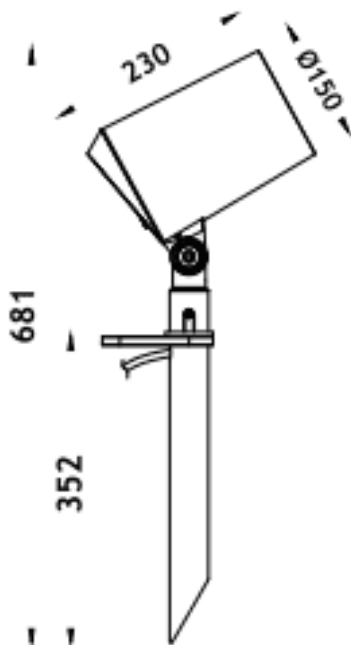

SPYKE

Lavov Spike spot light from the family Spyke with a power of 42 W and a beam angle of 60 degrees with a total lumen output of 2520 lumen and an efficiency of 60 lm/W. with a CCT of 3000K. Made in die cast aluminum with a front tempered glass, finished in Grey color. On-Off driver.

Item code	86.OS03.4351.03
Product type	Outdoor
Category	Spike Spot Light
Family	SPYKE
Pictograms	

Dimensions

Product dimensions (mm) 100(Dia)X160(H)M

Scheme

Product	
Real power (W)	42
Real luminous flux (Lm)	2520
Luminous efficiency (Lm/W)	60
Beam angle (°)	60
Life time (h)	50000h L70B10
IP	66
Electrical class insulation	Class II
Colour	Grey
Chip Brand	Osram
Control gear included	Yes
Control gear	ON-OFF
Light source	LED
Type of LED	6X3W OSRAM
Average life time (h)	50000h L70B10
Colour temperature (K)	3000
Colour consistency (SDCM)	SDCM3
CRI	80
IK	IK04