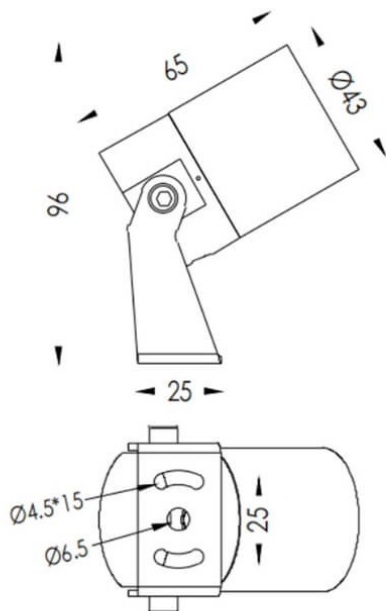

### TUBEO-R

Lavov spike spot light from the family TUBEO-R with a power of 4W and a 15 degrees beam angle. With a total lumen output of 340lm and a luminous efficiency of 85lm/W. Made in Die Cast Aluminum body, steel bracket and Tempered Glass cover and finished in White colour. IP67 and IK10 degree of protection ON-OFF driver.

### Dimensions

Product dimensions (mm) 43(Dia)X65(H)mm

### Scheme

Item code	86.OS04.1321.01
Product type	Outdoor
Category	Spike Spot Light
Family	TUBEO-R
Subfamily	TUBEO-R
Pictograms	

<b>Product</b>	
Real power (W)	4
Real luminous flux (Lm)	340
Luminous efficiency (Lm/W)	85
Beam angle (°)	15
Life time (h)	50000h L70B10
IP	67
Electrical class insulation	Class II
Colour	White
Control gear included	Yes
Control gear	ON-OFF
Light source	LED
Type of LED	1x4W CREE 1304
Average life time (h)	50000h L70B10
Colour temperature (K)	3000
Colour consistency (SDCM)	SDCM3
CRI	80
IK	IK10