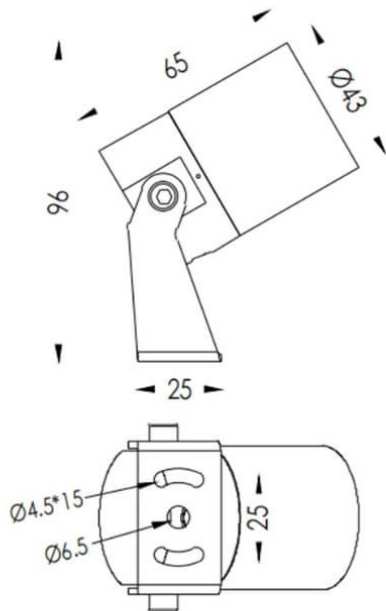

### TUBEO-R

Lavov spike spot light from the family TUBEO-R with a power of 4W and a 15 degrees beam angle. With a total lumen output of 340lm and a luminous efficiency of 85lm/W. Made in Die Cast Aluminum body, steel bracket and Tempered Glass cover and finished in White colour. IP67 and IK10 degree of protection ON-OFF driver.

#### Dimensions

Product dimensions (mm) 43(Dia)X65(H)mm

#### Scheme

Item code	86.OS04.1321.01
Product type	Outdoor
Category	Spike Spot Light
Family	TUBEO-R
Subfamily	TUBEO-R
Pictograms	

Product	
Real power (W)	4
Real luminous flux (Lm)	340
Luminous efficiency (Lm/W)	85
Beam angle (&ordm;)	15
Life time (h)	50000h L70B10
IP	67
Electrical class insulation	Class II
Colour	White
Control gear included	Yes
Control gear	ON-OFF
Light source	LED
Type of LED	1x4W CREE 1304
Average life time (h)	50000h L70B10
Colour temperature (K)	3000
Colour consistency (SDCM)	SDCM<3
CRI	80
IK	IK10