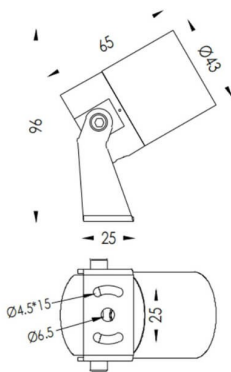

### TUBEO-R

Lavov spike spot light from the family TUBEO-R with a power of 4W and a 15 degrees beam angle. With a total lumen output of 340lm and a luminous efficiency of 85lm/W. Made in Die Cast Aluminum body, steel bracket and Tempered Glass cover and finished in White colour. IP67 and IK10 degree of protection ON-OFF driver.

Item code	86.OS04.1321.01
Product type	Outdoor
Category	Spike Spot Light
Family	TUBEO-R
Subfamily	TUBEO-R
Pictograms	

### Dimensions

Product dimensions (mm) 43(Dia)X65(H)mm

### Scheme

Product	
Real power (W)	4
Real luminous flux (Lm)	340
Luminous efficiency (Lm/W)	85
Beam angle (°)	15
Life time (h)	50000h L70B10
IP	67
Electrical class insulation	Class II
Colour	White
Control gear included	Yes
Control gear	ON-OFF
Light source	LED
Type of LED	1x4W CREE 1304
Average life time (h)	50000h L70B10
Colour temperature (K)	3000
Colour consistency (SDCM)	SDCM<3
CRI	80
IK	IK10