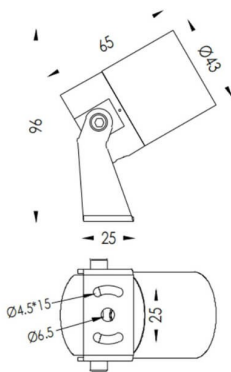

TUBEO-R

Lavov spike spot light from the family TUBEO-R with a power of 4W and a 15 degrees beam angle. With a total lumen output of 340lm and a luminous efficiency of 85lm/W. Made in Die Cast Aluminum body, steel bracket and Tempered Glass cover and finished in White colour. IP67 and IK10 degree of protection ON-OFF driver.

Item code	86.OS04.1321.01
Product type	Outdoor
Category	Spike Spot Light
Family	TUBEO-R
Subfamily	TUBEO-R
Pictograms	

Dimensions

Product dimensions (mm) 43(Dia)X65(H)mm

Scheme

Product	
Real power (W)	4
Real luminous flux (Lm)	340
Luminous efficiency (Lm/W)	85
Beam angle (°)	15
Life time (h)	50000h L70B10
IP	67
Electrical class insulation	Class II
Colour	White
Control gear included	Yes
Control gear	ON-OFF
Light source	LED
Type of LED	1x4W CREE 1304
Average life time (h)	50000h L70B10
Colour temperature (K)	3000
Colour consistency (SDCM)	SDCM<3
CRI	80
IK	IK10