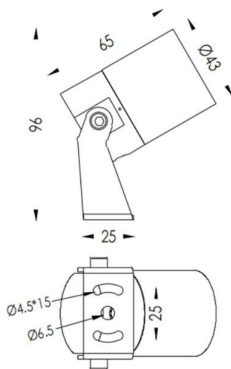

TUBEO-R

Lavov spike spot light from the family TUBEO-R with a power of 4W and a 15 degrees beam angle. With a total lumen output of 340lm and a luminous efficiency of 85lm/W. Made in Die Cast Aluminum body, steel bracket and Tempered Glass cover and finished in White colour. IP67 and IK10 degree of protection ON-OFF driver.

Item code	86.OS04.1321.01
Product type	Outdoor
Category	Spike Spot Light
Family	TUBEO-R
Subfamily	TUBEO-R

Pictograms

Dimensions

Product dimensions (mm) 43(Dia)X65(H)mm

Scheme

Product

Real power (W)	4
Real luminous flux (Lm)	340
Luminous efficiency (Lm/W)	85
Beam angle (°)	15
Life time (h)	50000h L70B10
IP	67
Electrical class insulation	Class II
Colour	White
Control gear included	Yes
Control gear	ON-OFF
Light source	LED
Type of LED	1x4W CREE 1304
Average life time (h)	50000h L70B10
Colour temperature (K)	3000
Colour consistency (SDCM)	SDCM<3
CRI	80
IK	IK10