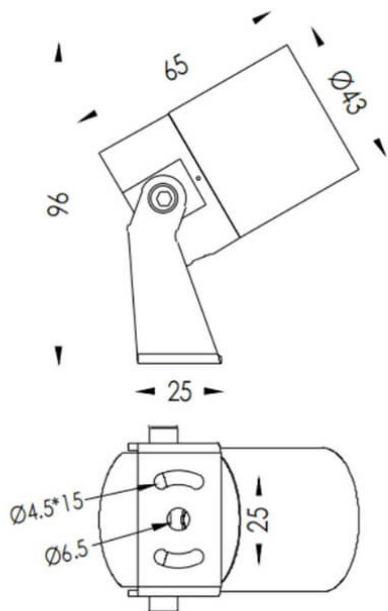

TUBEO-R

Lavov spike spot light from the family TUBEO-R with a power of 4W and a 15 degrees beam angle. With a total lumen output of 340lm and a luminous efficiency of 85lm/W. Made in Die Cast Aluminum body, steel bracket and Tempered Glass cover and finished in White colour. IP67 and IK10 degree of protection ON-OFF driver.

Dimensions

Product dimensions (mm) 43(Dia)X65(H)mm

Scheme

Item code	86.OS04.1321.01
Product type	Outdoor
Category	Spike Spot Light
Family	TUBEO-R
Subfamily	TUBEO-R

Pictograms

Product	
Real power (W)	4
Real luminous flux (Lm)	340
Luminous efficiency (Lm/W)	85
Beam angle (°)	15
Life time (h)	50000h L70B10
IP	67
Electrical class insulation	Class II
Colour	White
Control gear included	Yes
Control gear	ON-OFF
Light source	LED
Type of LED	1x4W CREE 1304
Average life time (h)	50000h L70B10
Colour temperature (K)	3000
Colour consistency (SDCM)	SDCM3
CRI	80
IK	IK10