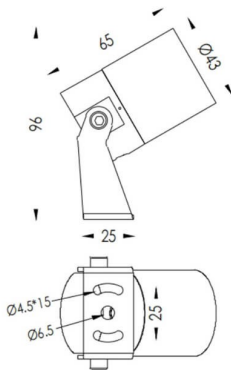

TUBEO-R

Lavov spike spot light from the family TUBEO-R with a power of 4W and a 15 degrees beam angle. With a total lumen output of 340lm and a luminous efficiency of 85lm/W. Made in Die Cast Aluminum body, steel bracket and Tempered Glass cover and finished in Black colour. IP67 and IK10 degree of protection ON-OFF driver.

Item code	86.OS04.1321.02
Product type	Outdoor
Category	Spike Spot Light
Family	TUBEO-R
Subfamily	TUBEO-R
Pictograms	

Dimensions

Product dimensions (mm) 43(Dia)X65(H)mm

Scheme

Product

Real power (W)	4
Real luminous flux (Lm)	340
Luminous efficiency (Lm/W)	85
Beam angle (°)	15
Life time (h)	50000h L70B10
IP	67
Electrical class insulation	Class II
Colour	Black
Control gear included	Yes
Control gear	ON-OFF
Light source	LED
Type of LED	1x4W CREE 1304
Average life time (h)	50000h L70B10
Colour temperature (K)	3000
Colour consistency (SDCM)	SDCM<3
CRI	80
IK	IK10