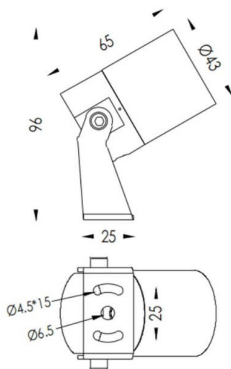

### TUBEO-R

Lavov spike spot light from the family TUBEO-R with a power of 4W and a 15 degrees beam angle. With a total lumen output of 340lm and a luminous efficiency of 85lm/W. Made in Die Cast Aluminum body, steel bracket and Tempered Glass cover and finished in Black colour. IP67 and IK10 degree of protection ON-OFF driver.

Item code	86.OS04.1321.02
Product type	Outdoor
Category	Spike Spot Light
Family	TUBEO-R
Subfamily	TUBEO-R
Pictograms	

### Dimensions

Product dimensions (mm) 43(Dia)X65(H)mm

### Scheme

Product	
Real power (W)	4
Real luminous flux (Lm)	340
Luminous efficiency (Lm/W)	85
Beam angle (°)	15
Life time (h)	50000h L70B10
IP	67
Electrical class insulation	Class II
Colour	Black
Control gear included	Yes
Control gear	ON-OFF
Light source	LED
Type of LED	1x4W CREE 1304
Average life time (h)	50000h L70B10
Colour temperature (K)	3000
Colour consistency (SDCM)	SDCM<3
CRI	80
IK	IK10