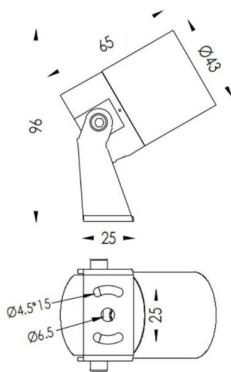

TUBEO-R

Lavov spike spot light from the family TUBEO-R with a power of 4W and a 15 degrees beam angle. With a total lumen output of 340lm and a luminous efficiency of 85lm/W. Made in Die Cast Aluminum body, steel bracket and Tempered Glass cover and finished in Black colour. IP67 and IK10 degree of protection ON-OFF driver.

Item code	86.OS04.1321.02
Product type	Outdoor
Category	Spike Spot Light
Family	TUBEO-R
Subfamily	TUBEO-R
Pictograms	

Dimensions

Product dimensions (mm) 43(Dia)X65(H)mm

Scheme

Product	
Real power (W)	4
Real luminous flux (Lm)	340
Luminous efficiency (Lm/W)	85
Beam angle (°)	15
Life time (h)	50000h L70B10
IP	67
Electrical class insulation	Class II
Colour	Black
Control gear included	Yes
Control gear	ON-OFF
Light source	LED
Type of LED	1x4W CREE 1304
Average life time (h)	50000h L70B10
Colour temperature (K)	3000
Colour consistency (SDCM)	SDCM<3
CRI	80
IK	IK10