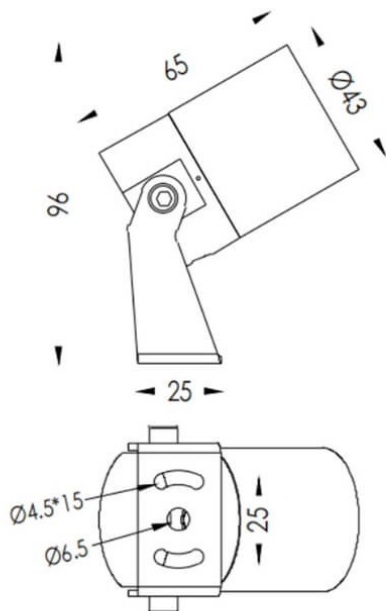

TUBEO-R

Lavov spike spot light from the family TUBEO-R with a power of 4W and a 15 degrees beam angle. With a total lumen output of 340lm and a luminous efficiency of 85lm/W. Made in Die Cast Aluminum body, steel bracket and Tempered Glass cover and finished in Black colour. IP67 and IK10 degree of protection ON-OFF driver.

Dimensions

Product dimensions (mm) 43(Dia)X65(H)mm

Scheme

Item code	86.OS04.1321.02
Product type	Outdoor
Category	Spike Spot Light
Family	TUBEO-R
Subfamily	TUBEO-R

Pictograms

Product	
Real power (W)	4
Real luminous flux (Lm)	340
Luminous efficiency (Lm/W)	85
Beam angle (°)	15
Life time (h)	50000h L70B10
IP	67
Electrical class insulation	Class II
Colour	Black
Control gear included	Yes
Control gear	ON-OFF
Light source	LED
Type of LED	1x4W CREE 1304
Average life time (h)	50000h L70B10
Colour temperature (K)	3000
Colour consistency (SDCM)	SDCM3
CRI	80
IK	IK10