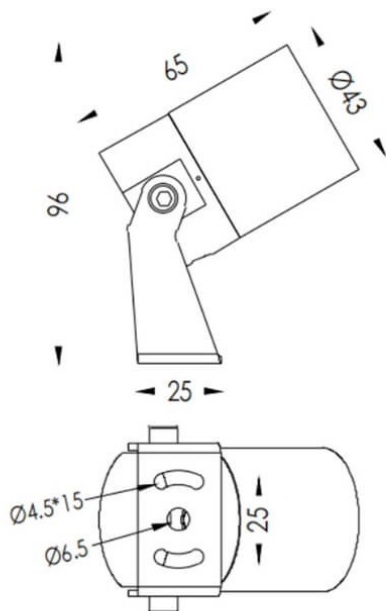

TUBEO-R

Lavov spike spot light from the family TUBEO-R with a power of 4W and a 15 degrees beam angle. With a total lumen output of 340lm and a luminous efficiency of 85lm/W. Made in Die Cast Aluminum body, steel bracket and Tempered Glass cover and finished in Black colour. IP67 and IK10 degree of protection ON-OFF driver.

Dimensions

Product dimensions (mm) 43(Dia)X65(H)mm

Scheme

Item code	86.OS04.1321.02
Product type	Outdoor
Category	Spike Spot Light
Family	TUBEO-R
Subfamily	TUBEO-R
Pictograms	

Product	
Real power (W)	4
Real luminous flux (Lm)	340
Luminous efficiency (Lm/W)	85
Beam angle (°)	15
Life time (h)	50000h L70B10
IP	67
Electrical class insulation	Class II
Colour	Black
Control gear included	Yes
Control gear	ON-OFF
Light source	LED
Type of LED	1x4W CREE 1304
Average life time (h)	50000h L70B10
Colour temperature (K)	3000
Colour consistency (SDCM)	SDCM3
CRI	80
IK	IK10