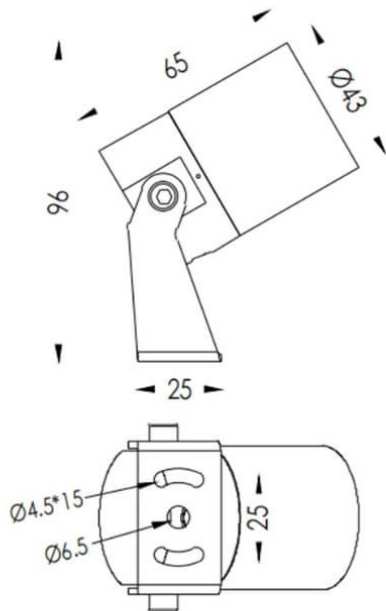

### TUBEO-R

Lavov spike spot light from the family TUBEO-R with a power of 4W and a 15 degrees beam angle. With a total lumen output of 340lm and a luminous efficiency of 85lm/W. Made in Die Cast Aluminum body, steel bracket and Tempered Glass cover and finished in Black colour. IP67 and IK10 degree of protection ON-OFF driver.

#### Dimensions

Product dimensions (mm) 43(Dia)X65(H)mm

#### Scheme

Item code	86.OS04.1321.02
Product type	Outdoor
Category	Spike Spot Light
Family	TUBEO-R
Subfamily	TUBEO-R
Pictograms	

Product	
Real power (W)	4
Real luminous flux (Lm)	340
Luminous efficiency (Lm/W)	85
Beam angle (&ordm;)	15
Life time (h)	50000h L70B10
IP	67
Electrical class insulation	Class II
Colour	Black
Control gear included	Yes
Control gear	ON-OFF
Light source	LED
Type of LED	1x4W CREE 1304
Average life time (h)	50000h L70B10
Colour temperature (K)	3000
Colour consistency (SDCM)	SDCM<3
CRI	80
IK	IK10